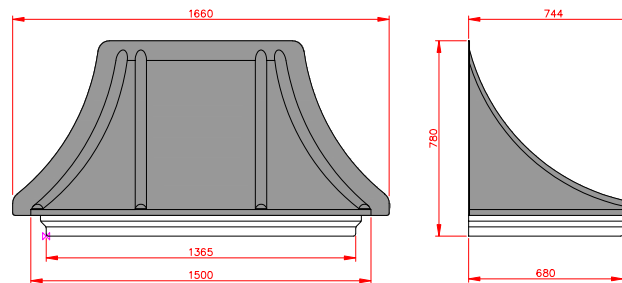

Chepstow

- Standard Gallows or Corbels provided
- Concealed soffit fittings
- Full fitting instructions supplied
- Easy to fit

Slate Grey

GRP roof colours:

- In addition to the standard colours shown, we can provide products to any BS or RAL colour.
- UV stabilisers are added to the gel coat finishes to minimise colour degradation.
- Colour fastness figures are available on request.