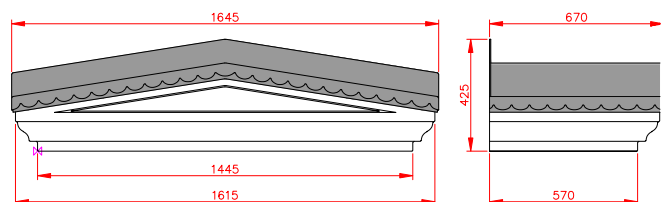

Goodwood

- Standard Gallows or Corbels provided
- Concealed soffit fittings
- Full fitting instructions supplied
- Easy to fit

Slate Grey

GRP roof colours:

- In addition to the standard colours shown, we can provide products to any BS or RAL colour.
- UV stabilisers are added to the gel coat finishes to minimise colour degradation.
- Colour fastness figures are available on request.