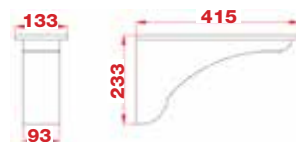

Corbels

Corbel **001**

Corbel **005**

Corbel **004**

Corbel **003**

Bracket colours:

WhiteD

Dark Brown

Lattice

FRONT VIEW

SIDE VIEW

FRONT VIEW

SIDE VIEW

Available From:-