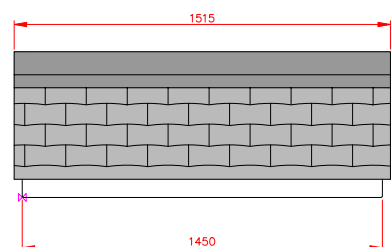

GRP roof colours:

- In addition to the standard colours shown, we can provide products to any BS or RAL colour.
- UV stabilisers are added to the gel coat finishes to minimise colour degradation.
- Colour fastness figures are available on request.