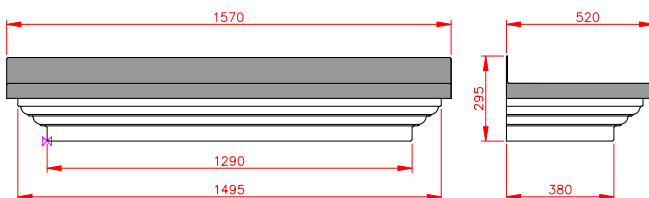

GRP roof colours:

- In addition to the standard colours shown, we can provide products to any BS or RAL colour.
- UV stabilisers are added to the gel coat finishes to minimise colour degradation.
- Colour fastness figures are available on request.