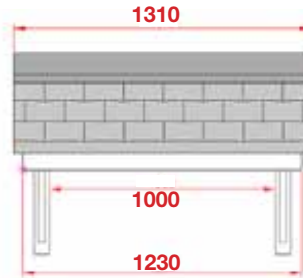

Cheltenham

- Leg brackets
- Other sizes available on request
- Concealed soffit fittings
- Full fitting instructions supplied
- Easy to fit

Terracotta

Dark Brown

Slate Grey

GRP roof colours:

- In addition to the standard colours shown, we can provide products to any BS or RAL colour.
- UV stabilisers are added to the gel coat finishes to minimise colour degradation.
- Colour fastness figures are available on request.