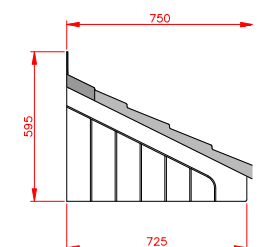

GRP roof colours:

- In addition to the standard colours shown, we can provide products to any BS or RAL colour.
- UV stabilisers are added to the gel coat finishes to minimise colour degradation.
- Colour fastness figures are available on request.