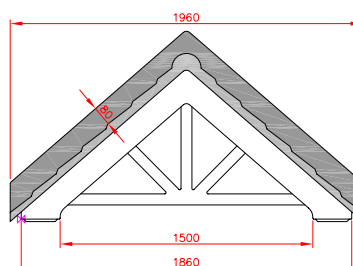

Cheltenham

- Leg brackets
- Other sizes available on request
- Concealed soffit fittings
- Full fitting instructions supplied
- Easy to fit

Terracotta

Dark Brown

Slate Grey

GRP roof colours:

- In addition to the standard colours shown, we can provide products to any BS or RAL colour.
- UV stabilisers are added to the gel coat finishes to minimise colour degradation.
- Colour fastness figures are available on request.