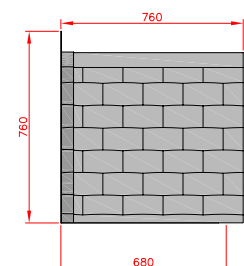

Cheltenham

- Leg brackets
- Other sizes available on request
- Concealed soffit fittings
- Full fitting instructions supplied
- Easy to fit

Terracotta

Dark Brown

Slate Grey

GRP roof colours:

- In addition to the standard colours shown, we can provide products to any BS or RAL colour.
- UV stabilisers are added to the gel coat finishes to minimise colour degradation.
- Colour fastness figures are available on request.