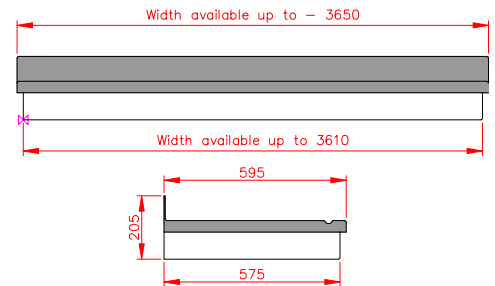

Hexham

- Standard Gallows or Corbels provided
- Other sizes available on request
- Concealed soffit fittings
- Full fitting instructions supplied
- Easy to fit

Slate Grey

GRP roof colours:

- In addition to the standard colours shown, we can provide products to any BS or RAL colour.
- UV stabilisers are added to the gel coat finishes to minimise colour degradation.
- Colour fastness figures are available on request.