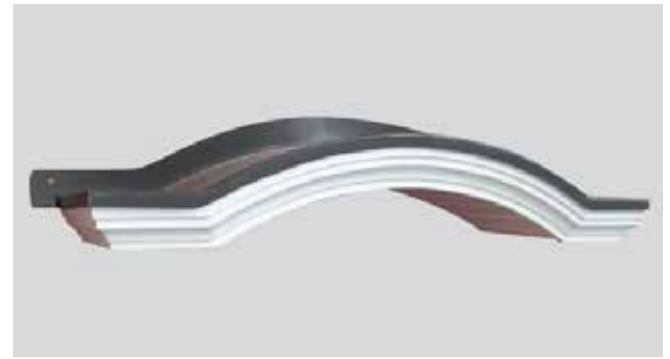

Chantilly

- Standard Gallows or Corbels provided
- Concealed soffit fittings
- Full fitting instructions supplied
- Easy to fit

Slate Grey

GRP roof colours:

- In addition to the standard colours shown, we can provide products to any BS or RAL colour.
- UV stabilisers are added to the gel coat finishes to minimise colour degradation.
- Colour fastness figures are available on request.