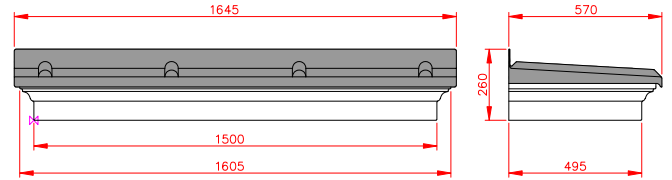

Warwick

- Standard Gallows or Corbels provided
- Concealed soffit fittings
- Full fitting instructions supplied
- Easy to fit

Slate Grey

GRP roof colours:

- In addition to the standard colours shown, we can provide products to any BS or RAL colour.
- UV stabilisers are added to the gel coat finishes to minimise colour degradation.
- Colour fastness figures are available on request.