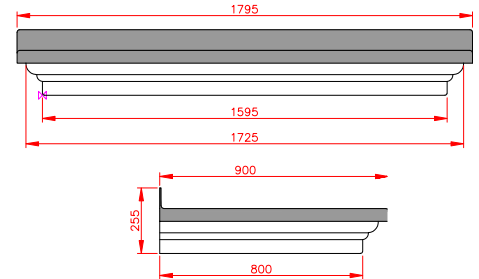

Cartmel

- Standard Gallows or Corbels provided
- Other sizes available on request
- Concealed soffit fittings
- Full fitting instructions supplied
- Easy to fit

Slate Grey

GRP roof colours:

- In addition to the standard colours shown, we can provide products to any BS or RAL colour.
- UV stabilisers are added to the gel coat finishes to minimise colour degradation.
- Colour fastness figures are available on request.