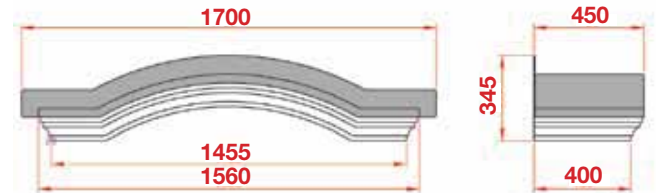

Chantilly

- Standard Gallows or Corbels provided
- Concealed soffit fittings
- Full fitting instructions supplied
- Easy to fit

Slate Grey

GRP roof colours:

- In addition to the standard colours shown, we can provide products to any BS or RAL colour.
- UV stabilisers are added to the gel coat finishes to minimise colour degradation.
- Colour fastness figures are available on request.