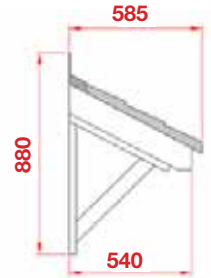

Cheltenham

- Leg brackets
- Other sizes available on request
- Concealed soffit fittings
- Full fitting instructions supplied
- Easy to fit

Terracotta

Dark Brown

Slate Grey

GRP roof colours:

- In addition to the standard colours shown, we can provide products to any BS or RAL colour.
- UV stabilisers are added to the gel coat finishes to minimise colour degradation.
- Colour fastness figures are available on request.