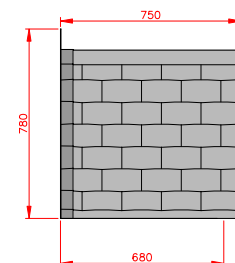

GRP roof colours:

- In addition to the standard colours shown, we can provide products to any BS or RAL colour.
- UV stabilisers are added to the gel coat finishes to minimise colour degradation.
- Colour fastness figures are available on request.