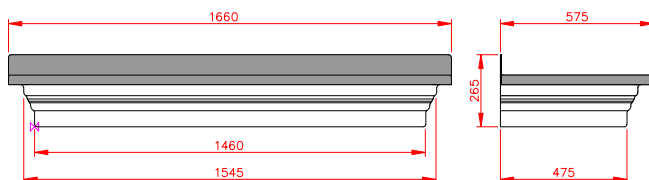

Epsom

- Standard Gallows or Corbels provided
- Other sizes available on request
- Concealed soffit fittings
- Full fitting instructions supplied
- Easy to fit

Slate Grey

GRP roof colours:

- In addition to the standard colours shown, we can provide products to any BS or RAL colour.
- UV stabilisers are added to the gel coat finishes to minimise colour degradation.
- Colour fastness figures are available on request.