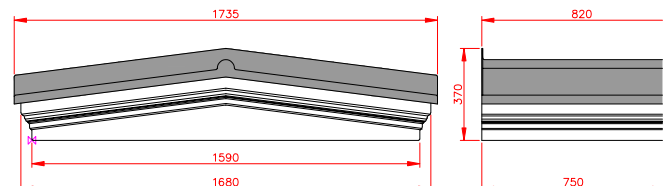

Ripon

- Standard Gallows or Corbels provided
- Concealed soffit fittings
- Full fitting instructions supplied
- Easy to fit

Slate Grey

GRP roof colours:

- In addition to the standard colours shown, we can provide products to any BS or RAL colour.
- UV stabilisers are added to the gel coat finishes to minimise colour degradation.
- Colour fastness figures are available on request.