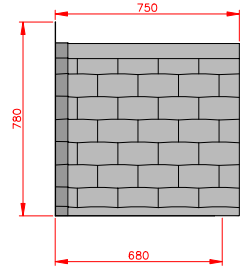

Windsor

- Standard Gallows or Corbels provided
- Other sizes available on request
- Concealed soffit fittings
- GRP or Traditional roof
- Full fitting instructions supplied
- Easy to fit

GRP roof colours:

- In addition to the standard colours shown, we can provide products to any BS or RAL colour.
- UV stabilisers are added to the gel coat finishes to minimise colour degradation.
- Colour fastness figures are available on request.