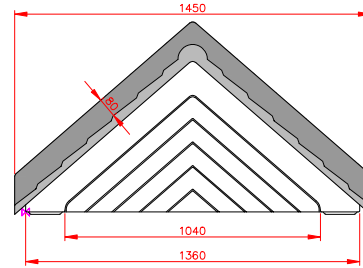

Windsor

- Standard Gallows or Corbels provided
- Other sizes available on request
- Concealed soffit fittings
- GRP or Traditional roof
- Full fitting instructions supplied
- Easy to fit

GRP roof colours:

- In addition to the standard colours shown, we can provide products to any BS or RAL colour.
- UV stabilisers are added to the gel coat finishes to minimise colour degradation.
- Colour fastness figures are available on request.