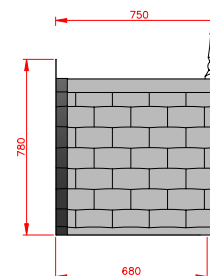

Beverley

- Standard Gallows or Corbels provided
- Other sizes available on request
- Concealed soffit fittings
- GRP or Traditional roof
- Full fitting instructions supplied
- Easy to fit

GRP roof colours:

- In addition to the standard colours shown, we can provide products to any BS or RAL colour.
- UV stabilisers are added to the gel coat finishes to minimise colour degradation.
- Colour fastness figures are available on request.