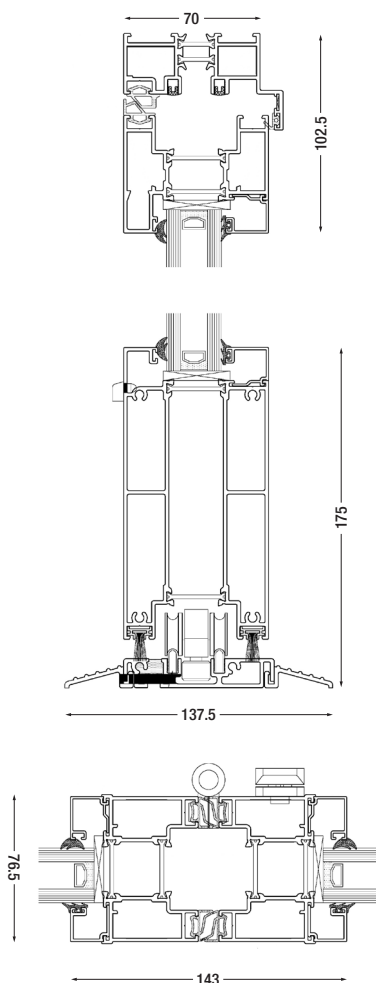

Application: Residential / Commercial / Retail

System Features:

- Visofold 2000 is styled for use on retail or commercial applications such as bars, cafes or shops that require the benefit of opening up an entire facade in good weather, and also providing a glazed screen that allows the maximum ingress of light when closed
- Manufactured by method of a square cut, non-mitred design with square edged profiles which mimic a timber profile appearance
- Optional commercial high security multi-point lock
- Option of using a deep bottom rail on sashes
- Manufactured using Smarts punch tooling

Finish:	Single or dual colour, marine quality polyester powder coat as standard **
U Value:	1.6 W/m²K using a 1.0 W/m²K centre pane***
Tested to BS 6375 Part 1:2004 and achieved highest classification with rebated threshold	
Air:	Class 3, 600pa
Water:	Class 7a, 300pa
Wind:	Class 4, 1800pa
Doc L 2010:	Yes
Frame Width:	102.5mm
Frame Depth:	70mm
Typical sight line*:	143mm
Glass:	24, 28, 32, 34 or 36mm double or triple glazed units
Max o/a height (per sash):	2500mm
Max o/a width (per sash):	1000mm
Max sash weight:	100kg

U Value 1.6W/m²K	Air 600pa
Doc L 2010 ✓	Water 300pa
Sightline 143mm	Wind 1800pa