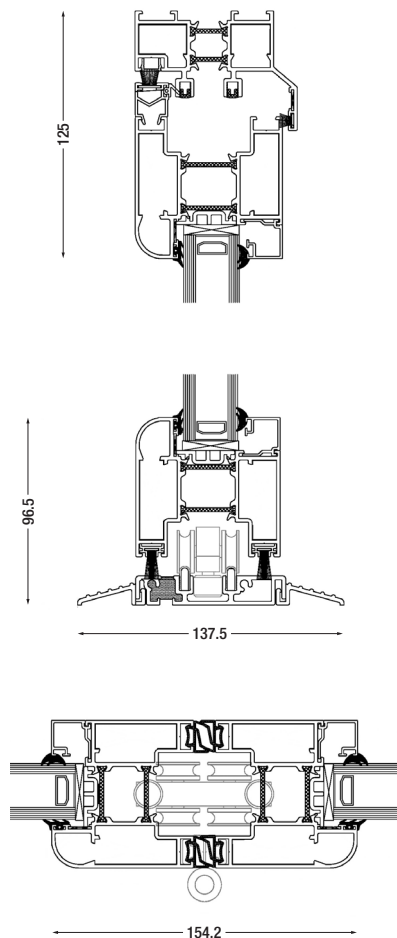

3000

Application: Residential / Commercial / Retail

System Features:

- Visofold 3000 offers elegant slim sightlines coupled with highly engineered hardware designed to ensure years of reliable service
- Slim sightlines allow more light into the building and give a pleasing appearance
- Attractively styled round-edge profiles and highly engineered and robust hinges
- Specially designed stainless steel rollers give smooth and easy operation
- Option of either domestic lift-up style or key operated lock
- Fabricated using mitred corners
- Manufactured using Smarts 1.6 punch tooling

Finish: Single or dual colour, marine quality polyester powder coat as standard **

U Value: 1.6 W/m²K using a 1.0 W/m²K centre pane***

Tested to BS 6375 Part 1:2004 and achieved highest classification with rebated threshold

Air: Class 3, 300pa

Water: Class E1050, 1050pa

Wind: Class 4, 1800pa

Doc L 2010: Yes

Frame Width: 125mm

Frame Depth: 70mm

Typical sight line*: 154.2mm

Glass: 28mm double or triple gazed units

Max o/a height (per sash): 2500mm

Max o/a width (per sash): 1000mm

Max sash weight: 100kg

U Value 1.6W/m²K	Air 300pa
Doc L 2010 ✓	Water 1050pa
Sightline 154mm	Wind 1800pa