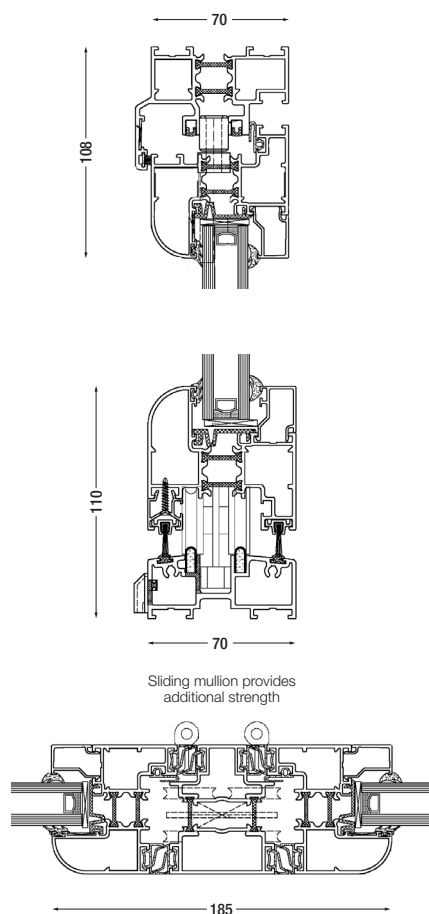

Finish:	Single or dual colour, marine quality polyester powder coat as standard **
U Value:	1.5 W/m ² K using a 1.0 W/m ² K centre pane***
Air:	Class 4, 600pa
Water:	Class E, 750pa
Wind:	Class 4, 1800pa
Doc L 2010:	Yes
Frame Width:	102.5mm
Frame Depth:	70mm
Typical sight line*:	132mm
Glass:	24, 28, 32, 34 or 36mm double or triple glazed units
Max o/a height (per sash):	2500mm
Max o/a width (per sash):	1000mm
Max sash weight:	100kg

Air: Class 3, 300pa

Water: Class E1050, 1050pa

Wind: Class 4, 1800pa

Doc L 2010: Yes

Frame Width: 125mm

Frame Depth: 70mm

Typical sight line*: 154.2mm

Glass: 28mm double or triple gazed units

Max o/a height (per sash): 2500mm

Max o/a width (per sash): 1000mm

Max sash weight: 100kg

U Value 1.6W/m ² K	Air 300pa
Doc L 2010 ✓	Water 1050pa
Sightline 154mm	Wind 1800pa

4000

Application: Residential / Commercial / Retail - suitable for robust use

Max o/a height (per sash): 2500mm

Max o/a width (per sash): 1000mm

Max sash weight: 100kg

U Value 1.7W/m ² K	Air 600pa
Doc L 2010 ✓	Water 300pa
Sightline 185mm	Wind 1200pa

Drawings not to scale. *Can vary depending on configuration