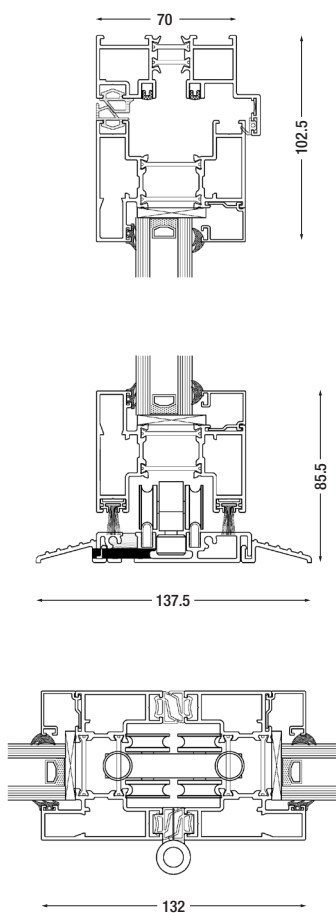

Application: Residential / Commercial / Retail

System Features:

- Attractive, slim-line profiles offer reduced sightlines
- Profiles available in either square or rounded edge options
- Fabricated using mitred corners
- Lock mechanism available with domestic style 'lift-up' handle and an adjustable, one-piece keep
- Manufactured using Smarts punch tooling

Finish:	Single or dual colour, marine quality polyester powder coat as standard **
U Value:	1.5 W/m²K using a 1.0 W/m²K centre pane***
Air:	Class 4, 600pa
Water:	Class E, 750pa
Wind:	Class 4, 1800pa
Doc L 2010:	Yes
Frame Width:	102.5mm
Frame Depth:	70mm
Typical sight line*:	132mm
Glass:	24, 28, 32, 34 or 36mm double or triple glazed units
Max o/a height (per sash):	2500mm
Max o/a width (per sash):	1000mm
Max sash weight:	100kg

U Value 1.5W/m²K	Air 600pa
Doc L 2010 ✓	Water 750pa
Sightline 132mm	Wind 1800pa