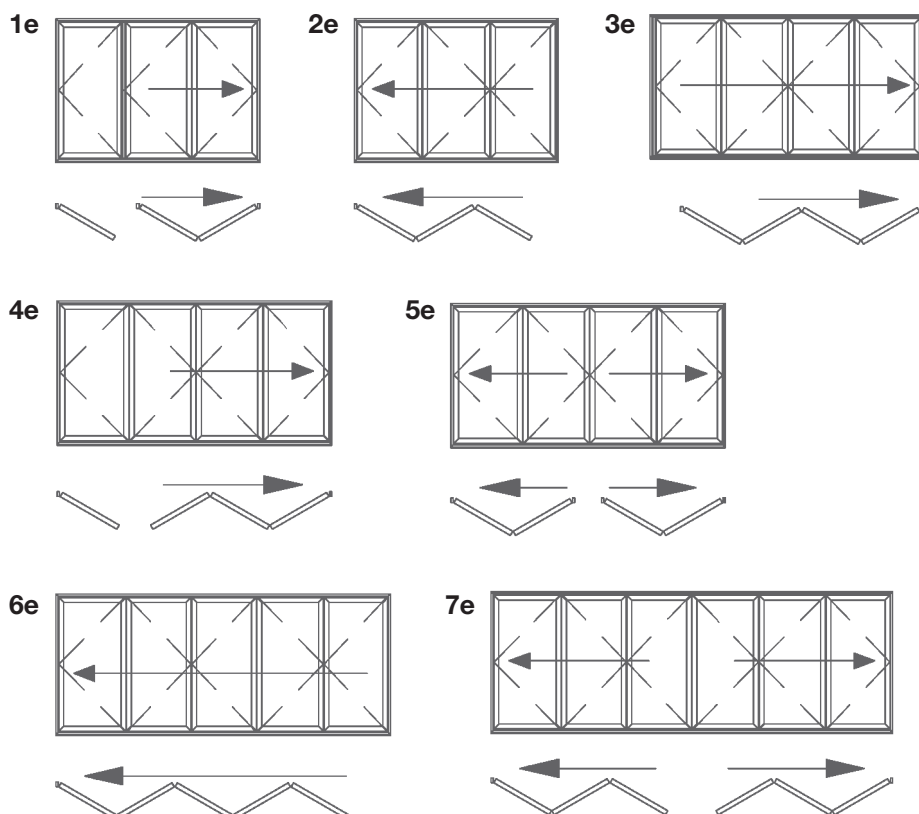

Visofold doors offer a choice of opening configurations to suit any application. Choose to fold the sashes internally or externally, place the opening at the side so the sashes all fold one way, at one end, to create a single entrance door for easy access, or in the middle to give the option of a double door. Visofold doors are also suitable for single & double doors, with matching lever handles available for double doors.

All Visofold profiles feature a polyamide thermal break that enhances the thermal performance of the profile and improves the overall U-Value. Profiles feature EPDM high quality gaskets and weather brushes to aid weather resistance. Visofold exceeds the requirements of Building Regulations Document L 2010.

Security is assured by multi-point lock mechanisms on main opening sashes, and shoot-bolt locking on floating mullions. All Visofold doors have the option of either low-thresholds for unimpeded, easy access, or rebated thresholds that offer improved weather resistance.

Visofold doors are available in a choice of standard or non-standard colours, including metallic, wood-structure, dual colour and Smart's unique Sensations range of textured finishes.

Configuration

Plus many more designs. Speak to your supplier for further information.