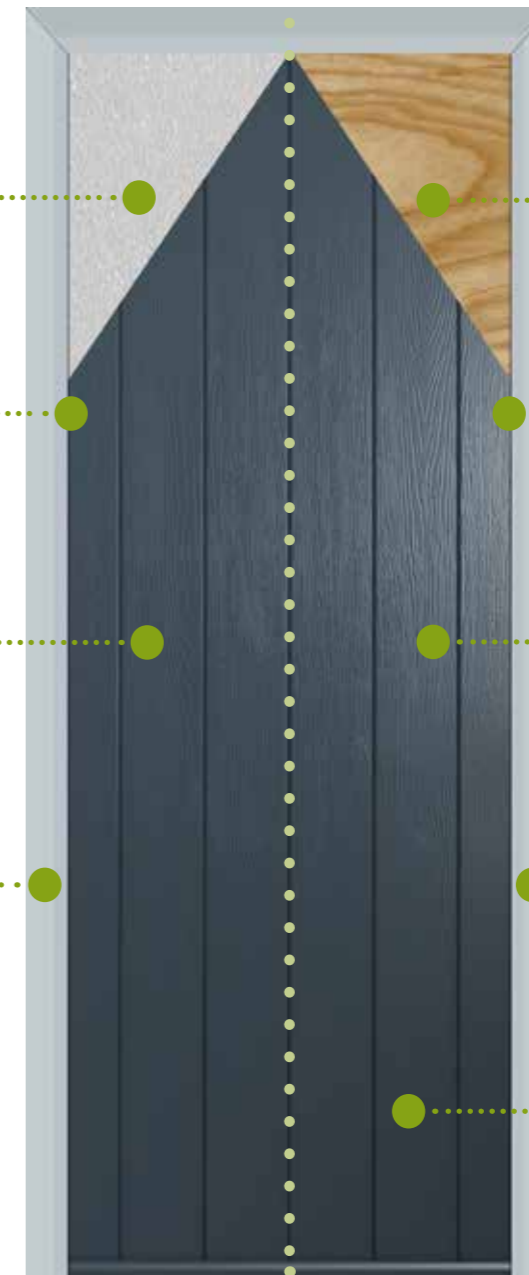

Solidor's unique solid timber construction

44mm Solid Timber Core (48mm including skin) that is thermally efficient and extremely secure.

Hidden Edge Banding
so the front of your door remains a solid, glorious slab of colour.

'Through' Colour ABS Skins
made from the same durable plastic as Lego®. Also, because the entire skin is made of a solid colour, any scratches are practically hidden.

Lead Free, 5 Chamber Profile
which uses 100% recycled reinforcing. Generally, the more chambers that a profile uses, the stronger and more thermally efficient they are.

Wood Grain Effect Skin
that gives all of the aesthetics of timber, but without the time consuming maintenance.