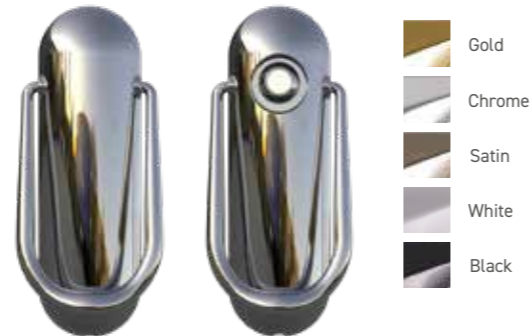

Trojan Urn

Stainless steel specifically for coastal properties

-  Gold
-  Chrome
-  Brushed

Trojan Handles

Stainless steel specifically for coastal properties

-  Gold
-  Chrome
-  Brushed

Traditional Letterplate

Letterplate for illustrative purposes only
Opens inwards

-  Pewter
-  Black

Finger pulls

Available with the heritage lock

- | | |
|----------------------------------------------------------------------------------------------|-----------------------------------------------------------------------------------------------------|
|  Chrome |  Black Chrome |
|  Gold |  White |
|  Satin |  Black |
|  Pewter |  Antique Black |
|  Black | |

The Sweet Range

Sweet Handles

Sweet Knockers

Sweet Letter Plates

Sweet Numerals

Finishing Options

OUTER FRAME OPTIONS

Which frame would you like? Choose from Kömmerling Chamfered C70 or Sculptured O70 outer frame.