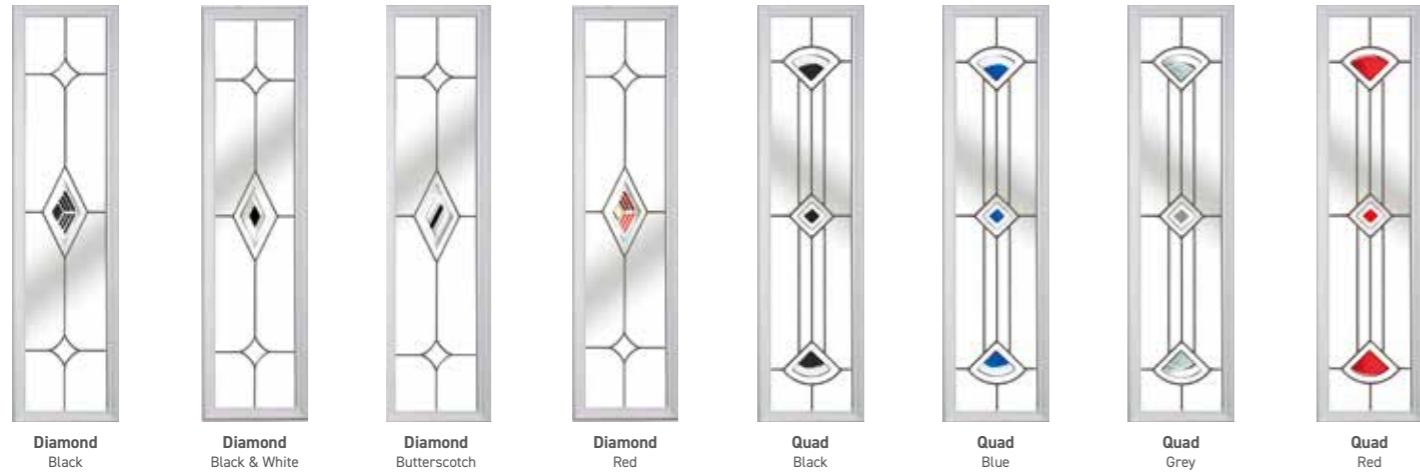

Thresholds

To allow for every circumstance we offer the largest range of door thresholds. The AM3 and AM5EX aluminium threshold are both Part 'M' compliant within the latest Building Regulations for easy access.

Solidor[®]
EXCLUSIVE

Artistic Glass

Inspired by classical artistic styles, such as art deco, minimalism, and the impressionist movement, The Modernist Range of glass is unique to Solidor.

Fairmont

Paramount

Wiltern

Gaumont

Tate

Fairmont

Paramount

Wiltern

Tate

Traditional Range Backing glass required

Trio Square Black, Trio Square Blue, Trio Square Butterscotch, Trio Square Green, Trio Square Grey, Trio Square Red, Trio Square Sea Green

Diamond Black, Diamond Black & White, Diamond Butterscotch, Diamond Red, Quad Black, Quad Blue, Quad Grey, Quad Red