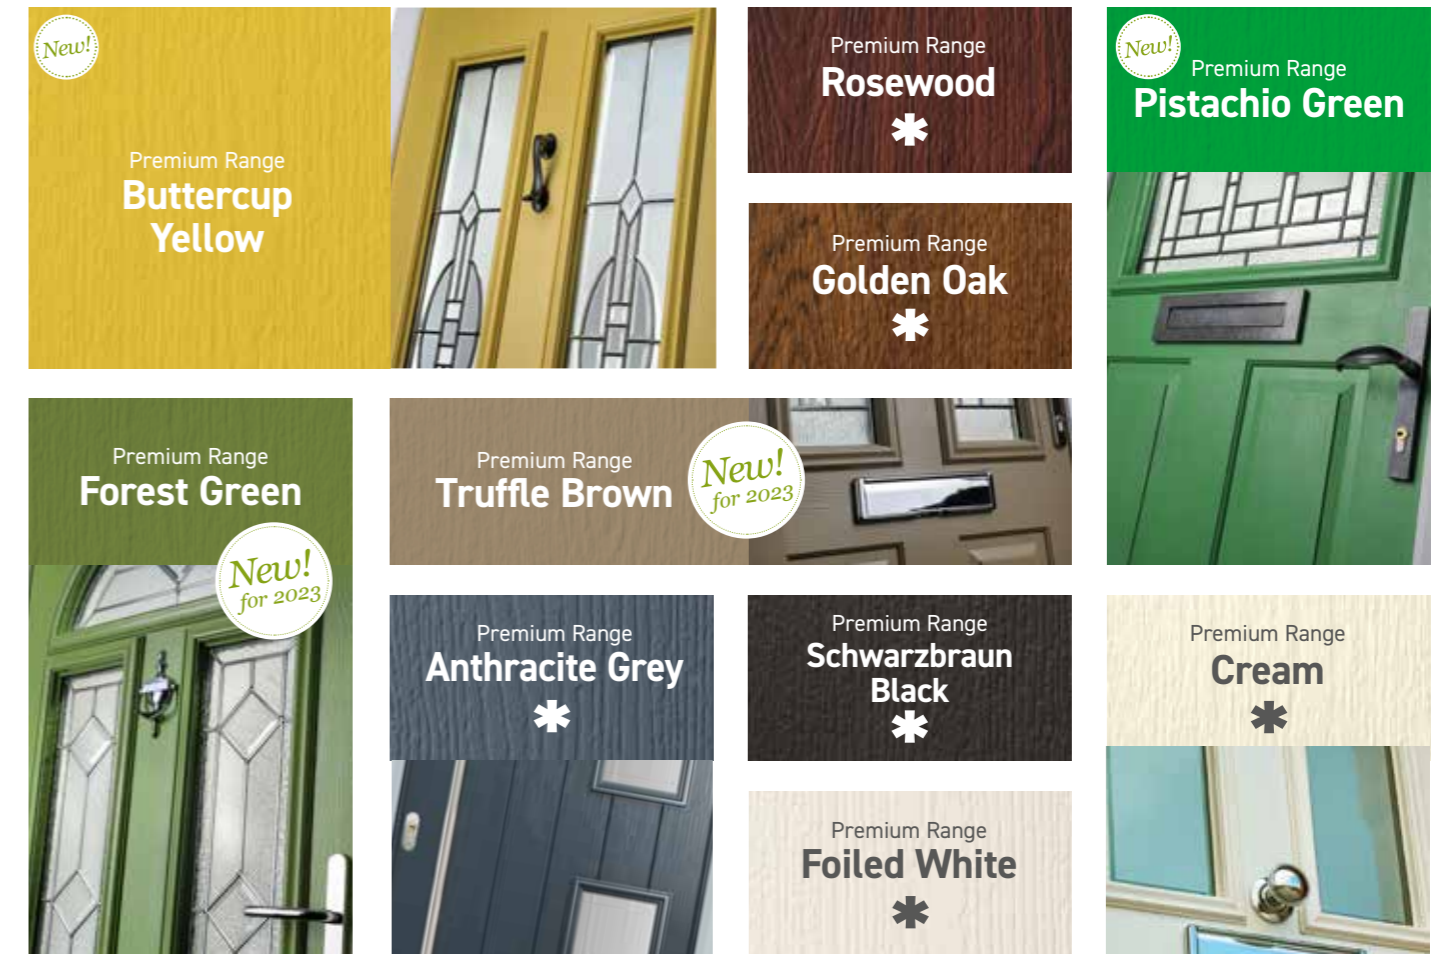

Luxury Range

RAL Colour Match for Solidor Door Skins

| | | |
|-------------------------------------------------------|-------------------------------------------------------------------|-------------------------------------|
| White - RAL 9016 | Twilight Grey - Pantone 7544 | Tangerine - RAL 2009 |
| Painswick - RAL 7038 | Truffle Brown - Bespoke Colour | Golden Oak - Foiled Material |
| Rosewood - Foiled Material | Green - RAL 6009 | Pistachio - Bespoke Colour |
| Midnight Grey - RAL 2303010 | Anthracite Grey - RAL 7016 | French Grey - RAL 7001 |
| Forest Green - Bespoke Colour | Foiled White - RAL 9010 | Irish Oak - Foiled Material |
| Chartwell Green RAL 6021 (not a perfect match) | Buttercup - Bespoke Colour | Peacock Blue - BS381C103 |
| Blue - RAL 5011 | Duck Egg Blue British Standard Range 4800/5252 REF 20-C-33 | Ruby Red - RAL 3003 |
| Schwarzbraun - RAL 8022 | Black - RAL 9005 | |
| Cream - RAL 9001 | | |

A Colourful Entrance

Bringing you the latest trends right to your door

Premium Range

* Available as a door and / or a frame option ▲ Available as frame option for white internal only

Standard Range

* Available as a door and / or a frame option