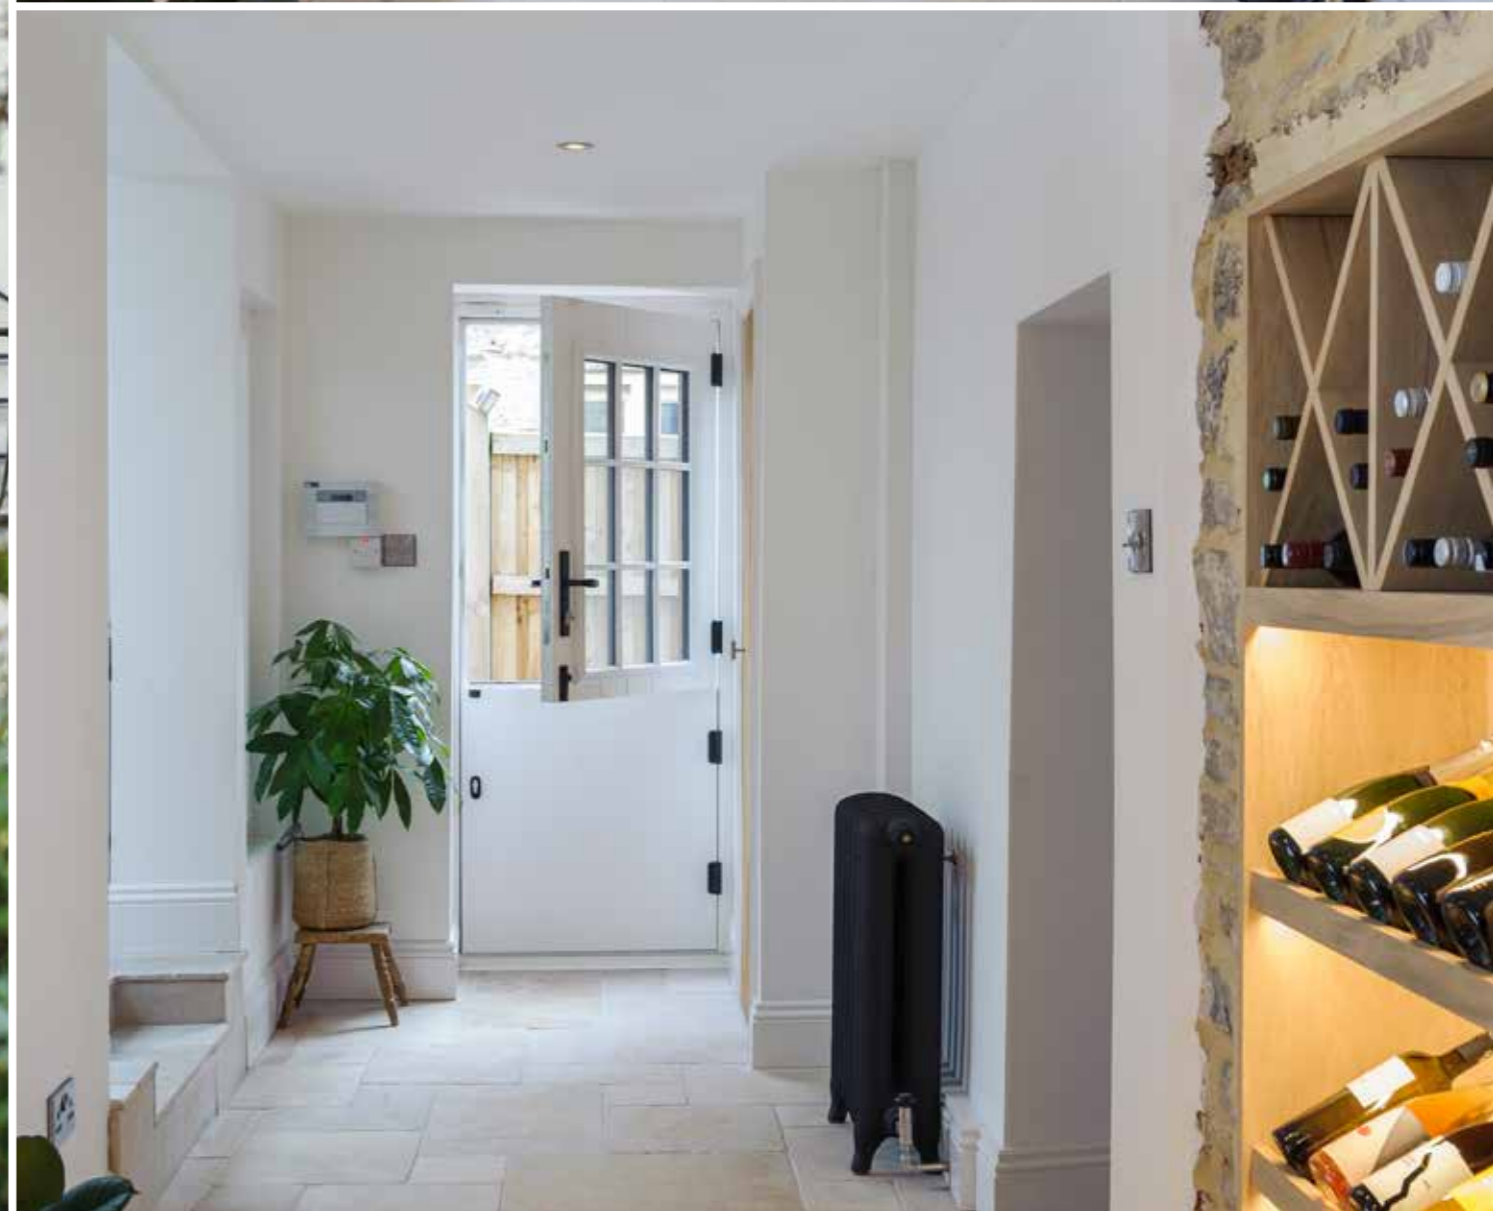

Solidor[®]
EXCLUSIVE

Secured by Design

Police Preferred Specification

All of our stable doors come with a high security, fully adjustable multi-point locking system. They are also keyed alike, benefit from an internal thumb turn cylinder on the top and bottom half and have a latching security bolt as standard.