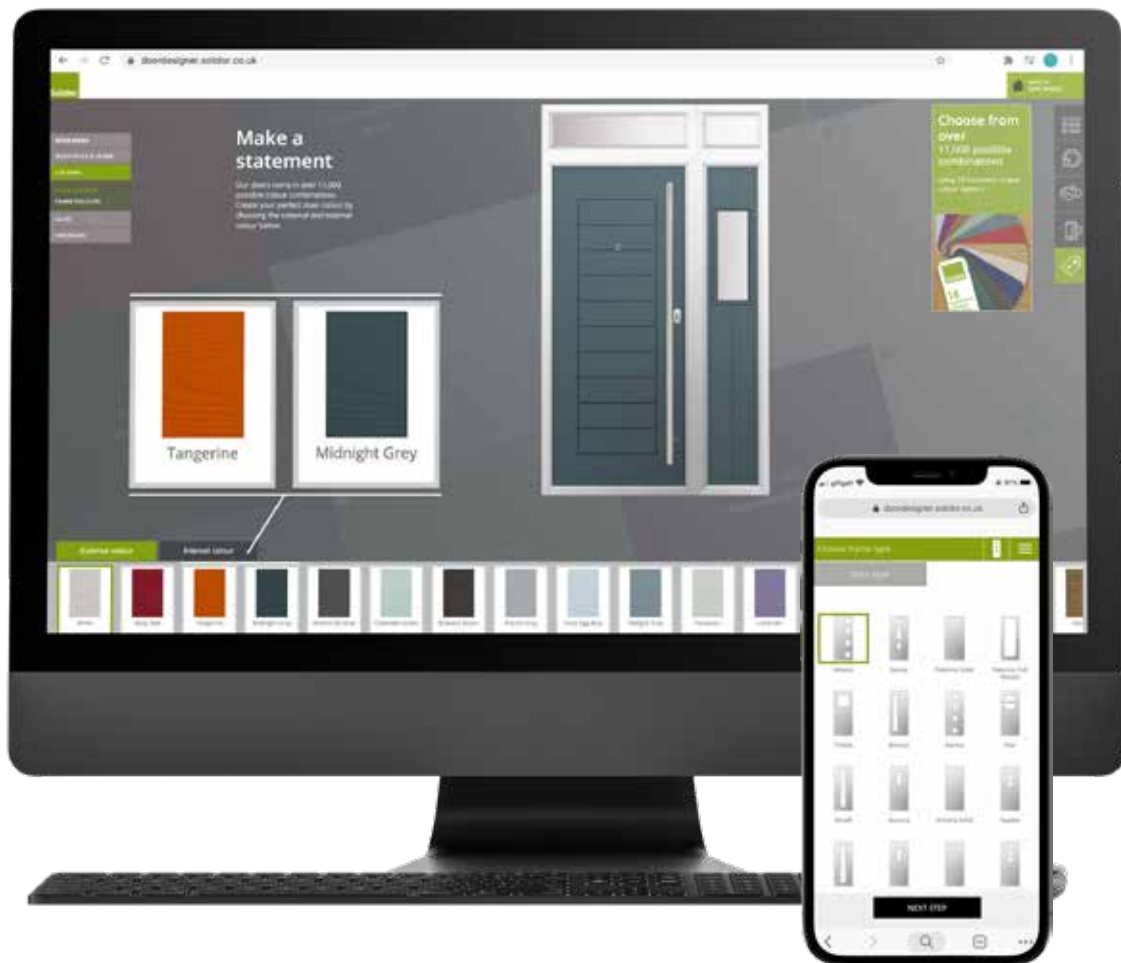

Star Clear

Star Black

Bullseye

Decorative Glass Backing glass not optional.

Matrix, Modena End result dependent on door style, Park Lane Bespoke, Victorian, Zinc Art Star, Caledonian Rose Handed, Dorchester, Etched Squares

Linear, London Etch Border, Abstract, Brilliance, Clarity - GOLD, Elegance, Simplicity, Potomac

Prairie, Reflections, Royale

CFT 2.1, CTB 17.2, CTB 19.2, CTL 31.2B

Design your dream door

Choose a door style and request a quotation from an approved installer.

To create your perfect Solidor go online

doordesigner.solidor.co.uk

Edition 22