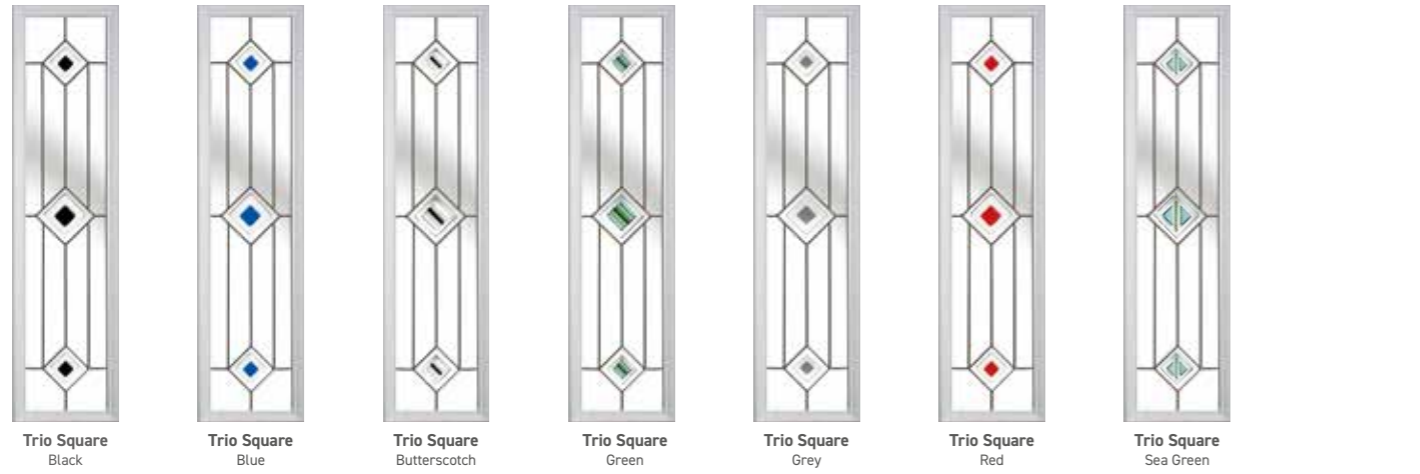

Solidor[®]
EXCLUSIVE

Artistic Glass

Inspired by classical artistic styles, such as art deco, minimalism, and the impressionist movement, The Modernist Range of glass is unique to Solidor.

Fairmont

Paramount

Wiltern

Gaumont

Tate

Fairmont

Paramount

Wiltern

Tate

Traditional Range Backing glass required

Trio Square Black, Trio Square Blue, Trio Square Butterscotch, Trio Square Green, Trio Square Grey, Trio Square Red, Trio Square Sea Green

Diamond Black, Diamond Black & White, Diamond Butterscotch, Diamond Red, Quad Black, Quad Blue, Quad Grey, Quad Red