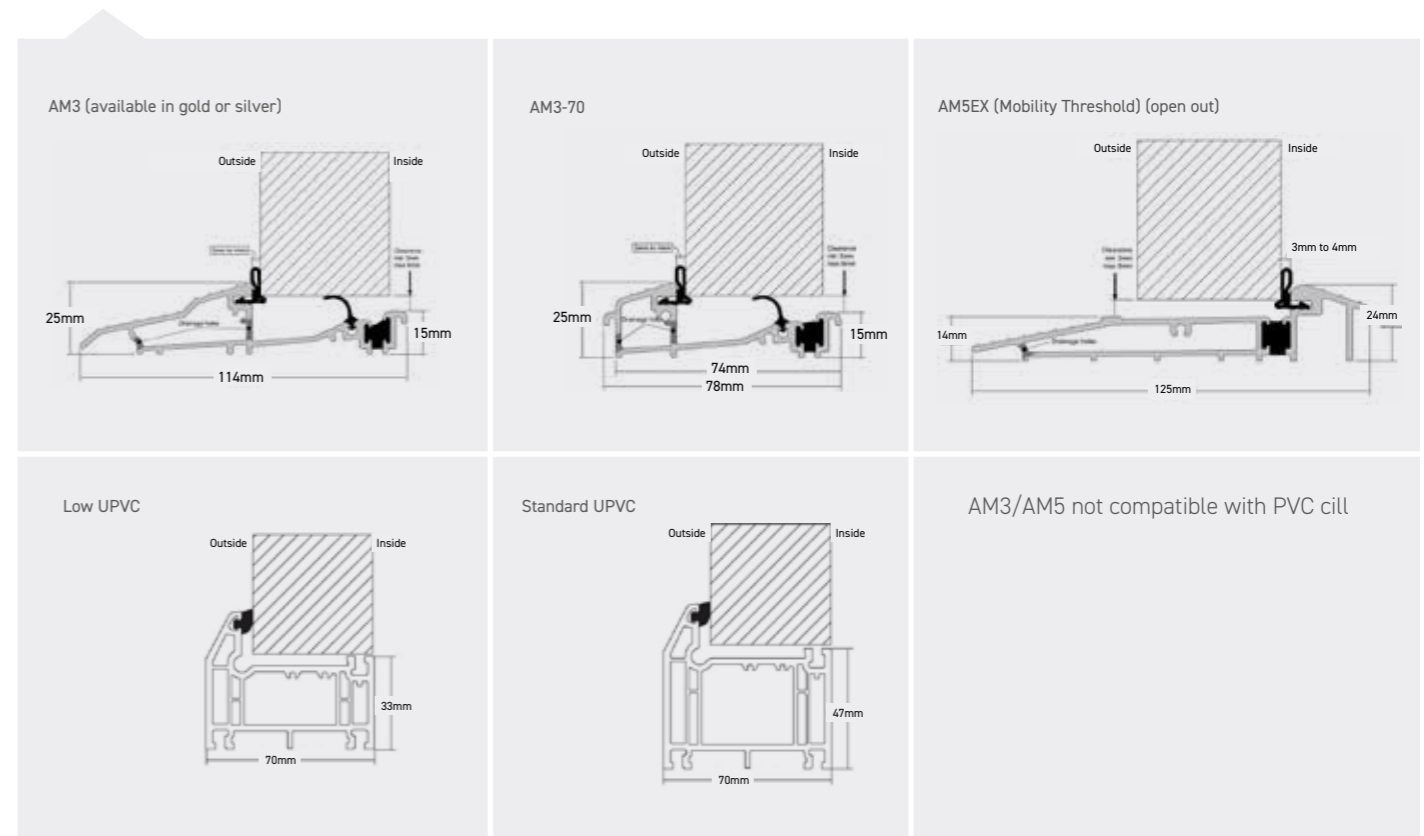

Thresholds

To allow for every circumstance we offer the largest range of door thresholds. The AM3 and AM5EX aluminium threshold are both Part 'M' compliant within the latest Building Regulations for easy access.