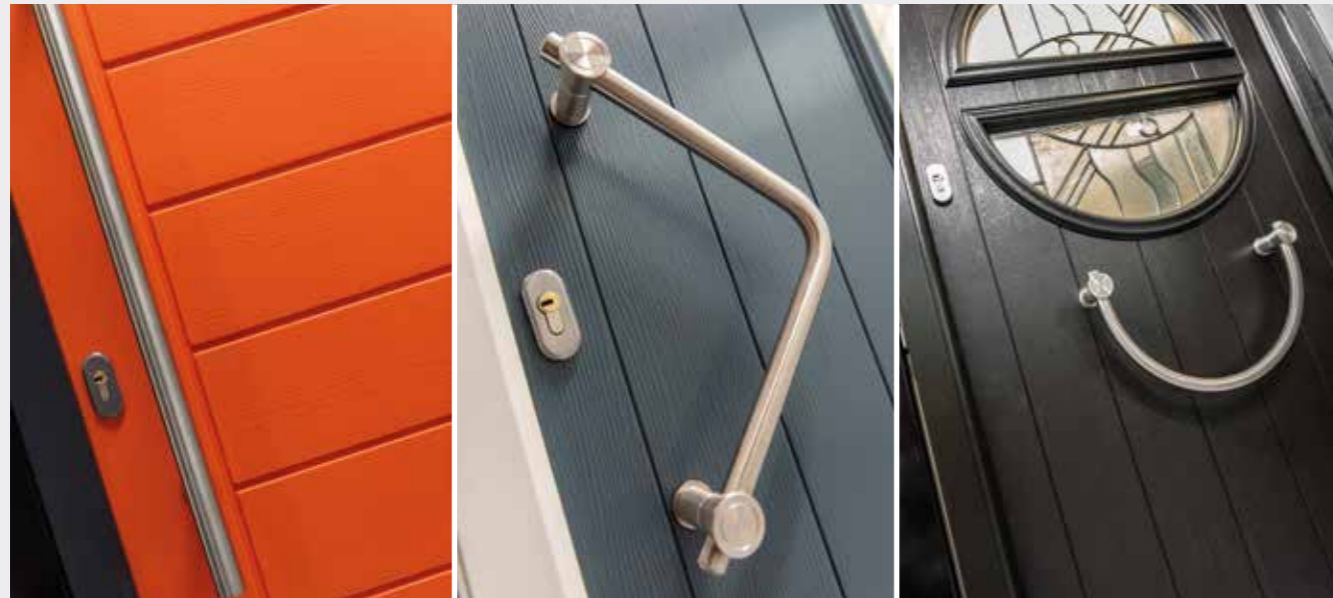

Roma

Colour - Tangerine
Handle - ES21

Turin

Colour - Chartwell Green
Handle - ES21

Colours

See the full range of glass options in our dedicated glass brochure at www.solidor.co.uk

Italia Accessories

Designer handle range for our key only operated and slam shut auto locks