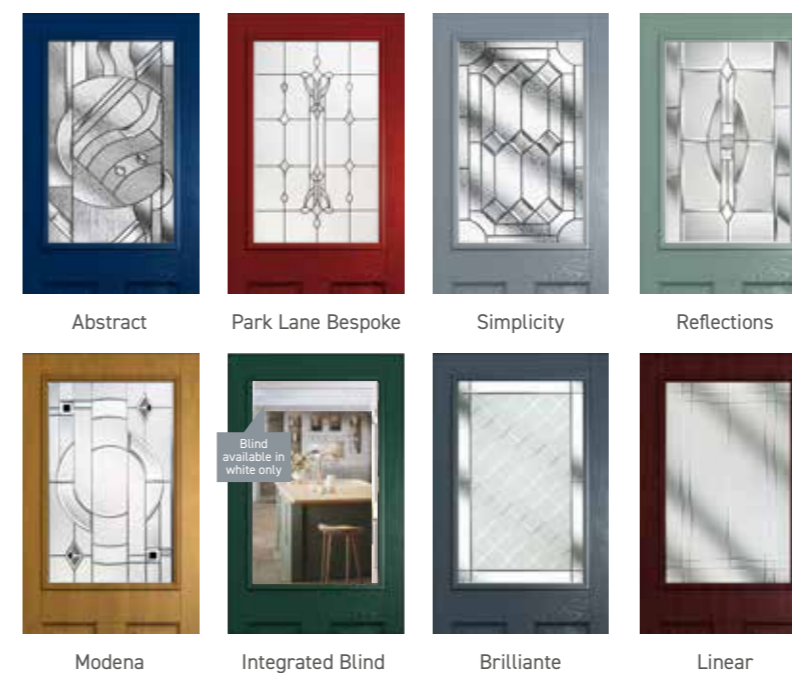

Conway

Beeston

Colour - Foiled White
Glass - Caledonian Rose

The Conway is a highly versatile composite door solution.

This door can be designed as a completely solid door, or with just the top fanlight glazed or even with a fully glazed design to take account of the vast array of glass options. The square or quad glass options can be manufactured in grey, black and red colours for added elegance. Our advice is to also choose a bold door knocker for this design!

The Beeston makes a fantastic composite stable door.

Given the size of the glazed area, it's possible to create something particularly individual when combined with one of the major colours, or you can even specify an integral blind. Like all the doors in the Solidor range, there's the option of chrome, brushed, gold, black chrome, black and white door furniture. So go on, be bold in your design!