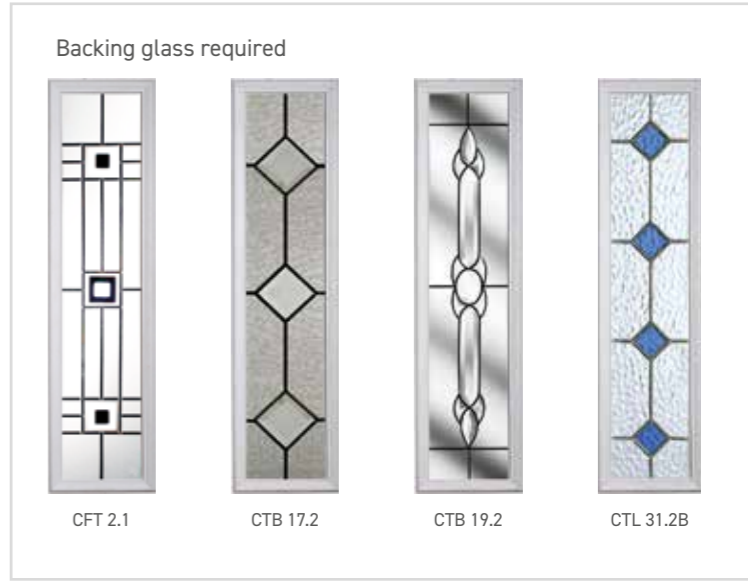

CFT 2.1, CTB 17.2, CTB 19.2, CTL 31.2B