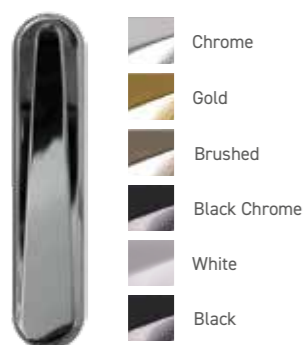

Door Knockers

Doctor

Premium 7" Doctor

Urn

Available with or without spyhole

Pony Tail

Stainless Steel

Lion

Bullring Knocker

Lever / Lever inline handle

Pull Knob

Letterplate (opens inwards)

Butt Hinge

-  Gold
-  White
-  Black
-  Silver

Hinges

Our new slimline, PAS 24 tested, face fixed flag hinge is sleek and modern. Available for open in doors only.

- | | |
|--------------------------------------------------------------------------------------------------|---------------------------------------------------------------------------------------------------|
|  Chrome |  White |
|  Gold |  Black |
|  Brushed |  Antique Black |
|  Black Chrome |  Black |
| |  Pewter |