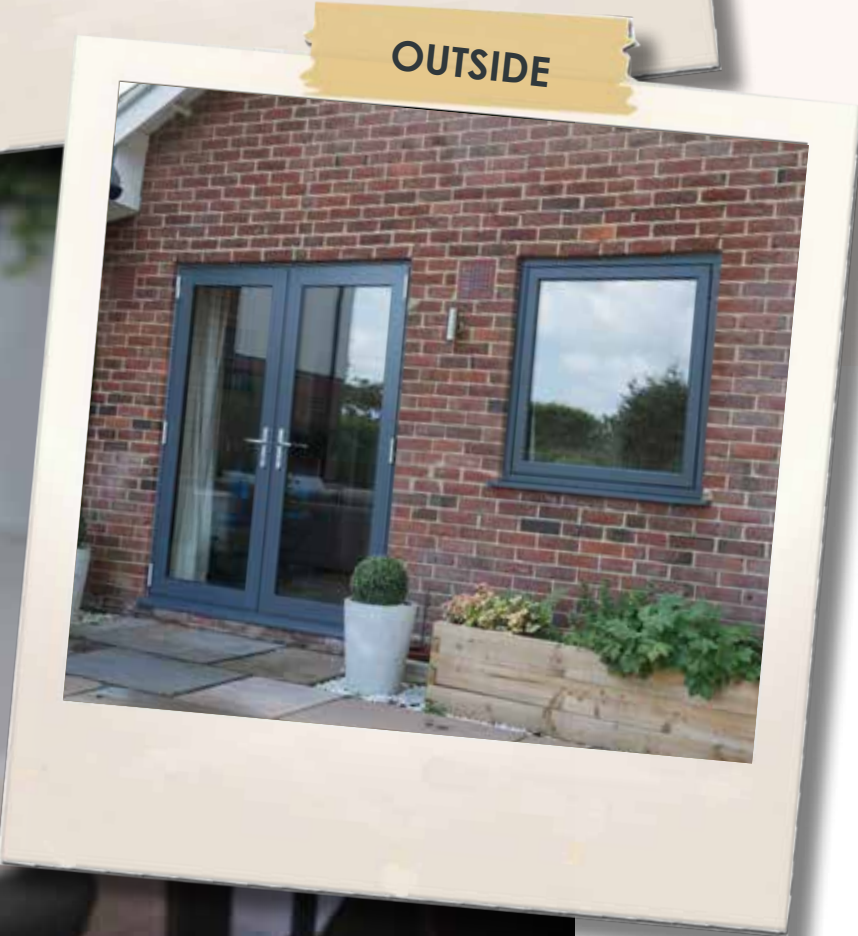

NEAREST RAL 7016
ECLECTIC GREY

My
RESIDENCE
Case Study