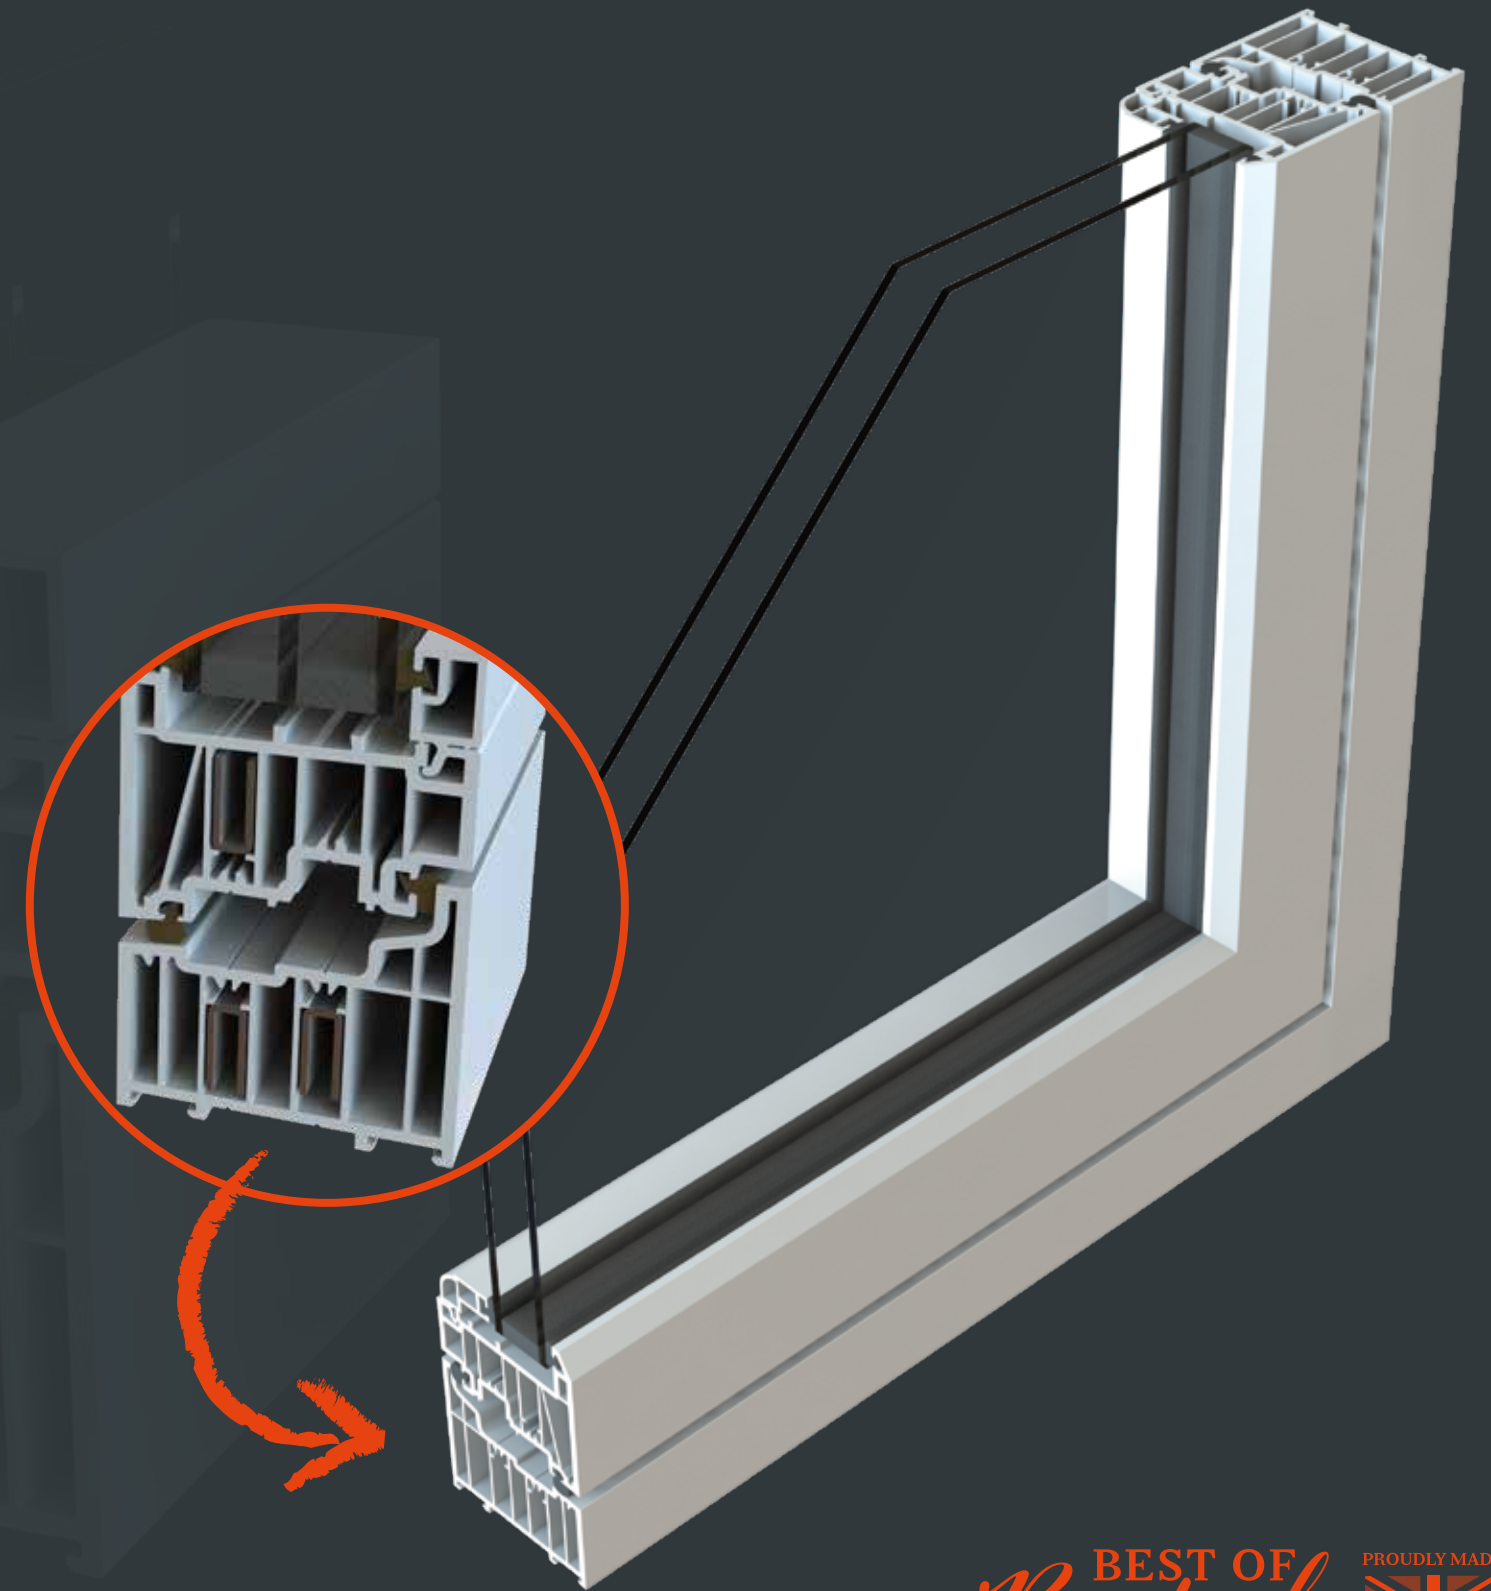

R7

DESIGNED AND MADE IN BRITAIN

R7 outperforms many other systems with a sophisticated seven chamber design and intelligent features.

Scan the QR Code to find out more about our Residence 7 Collection.

ENERGY EFFICIENT GLAZING

Residence 7 is designed to accommodate 'energy efficient glazing' this term is used to describe double glazing or triple glazing used in modern windows. R7 has options for 28mm double glazing or 44mm triple glazing. The glazing bead is always on the inside which contributes to a higher security performance.

7 CHAMBER DESIGN

Residence 7 has been engineered to meet current and anticipated future standards. Other window frames typically offer 3 or 5 chambers and are usually 70mm wide, R7 has 7 chambers and is 75mm wide, resulting in superior thermal, acoustic, strength and security performance.

BEST OF
British **PROUDLY MADE**
IN BRITAIN