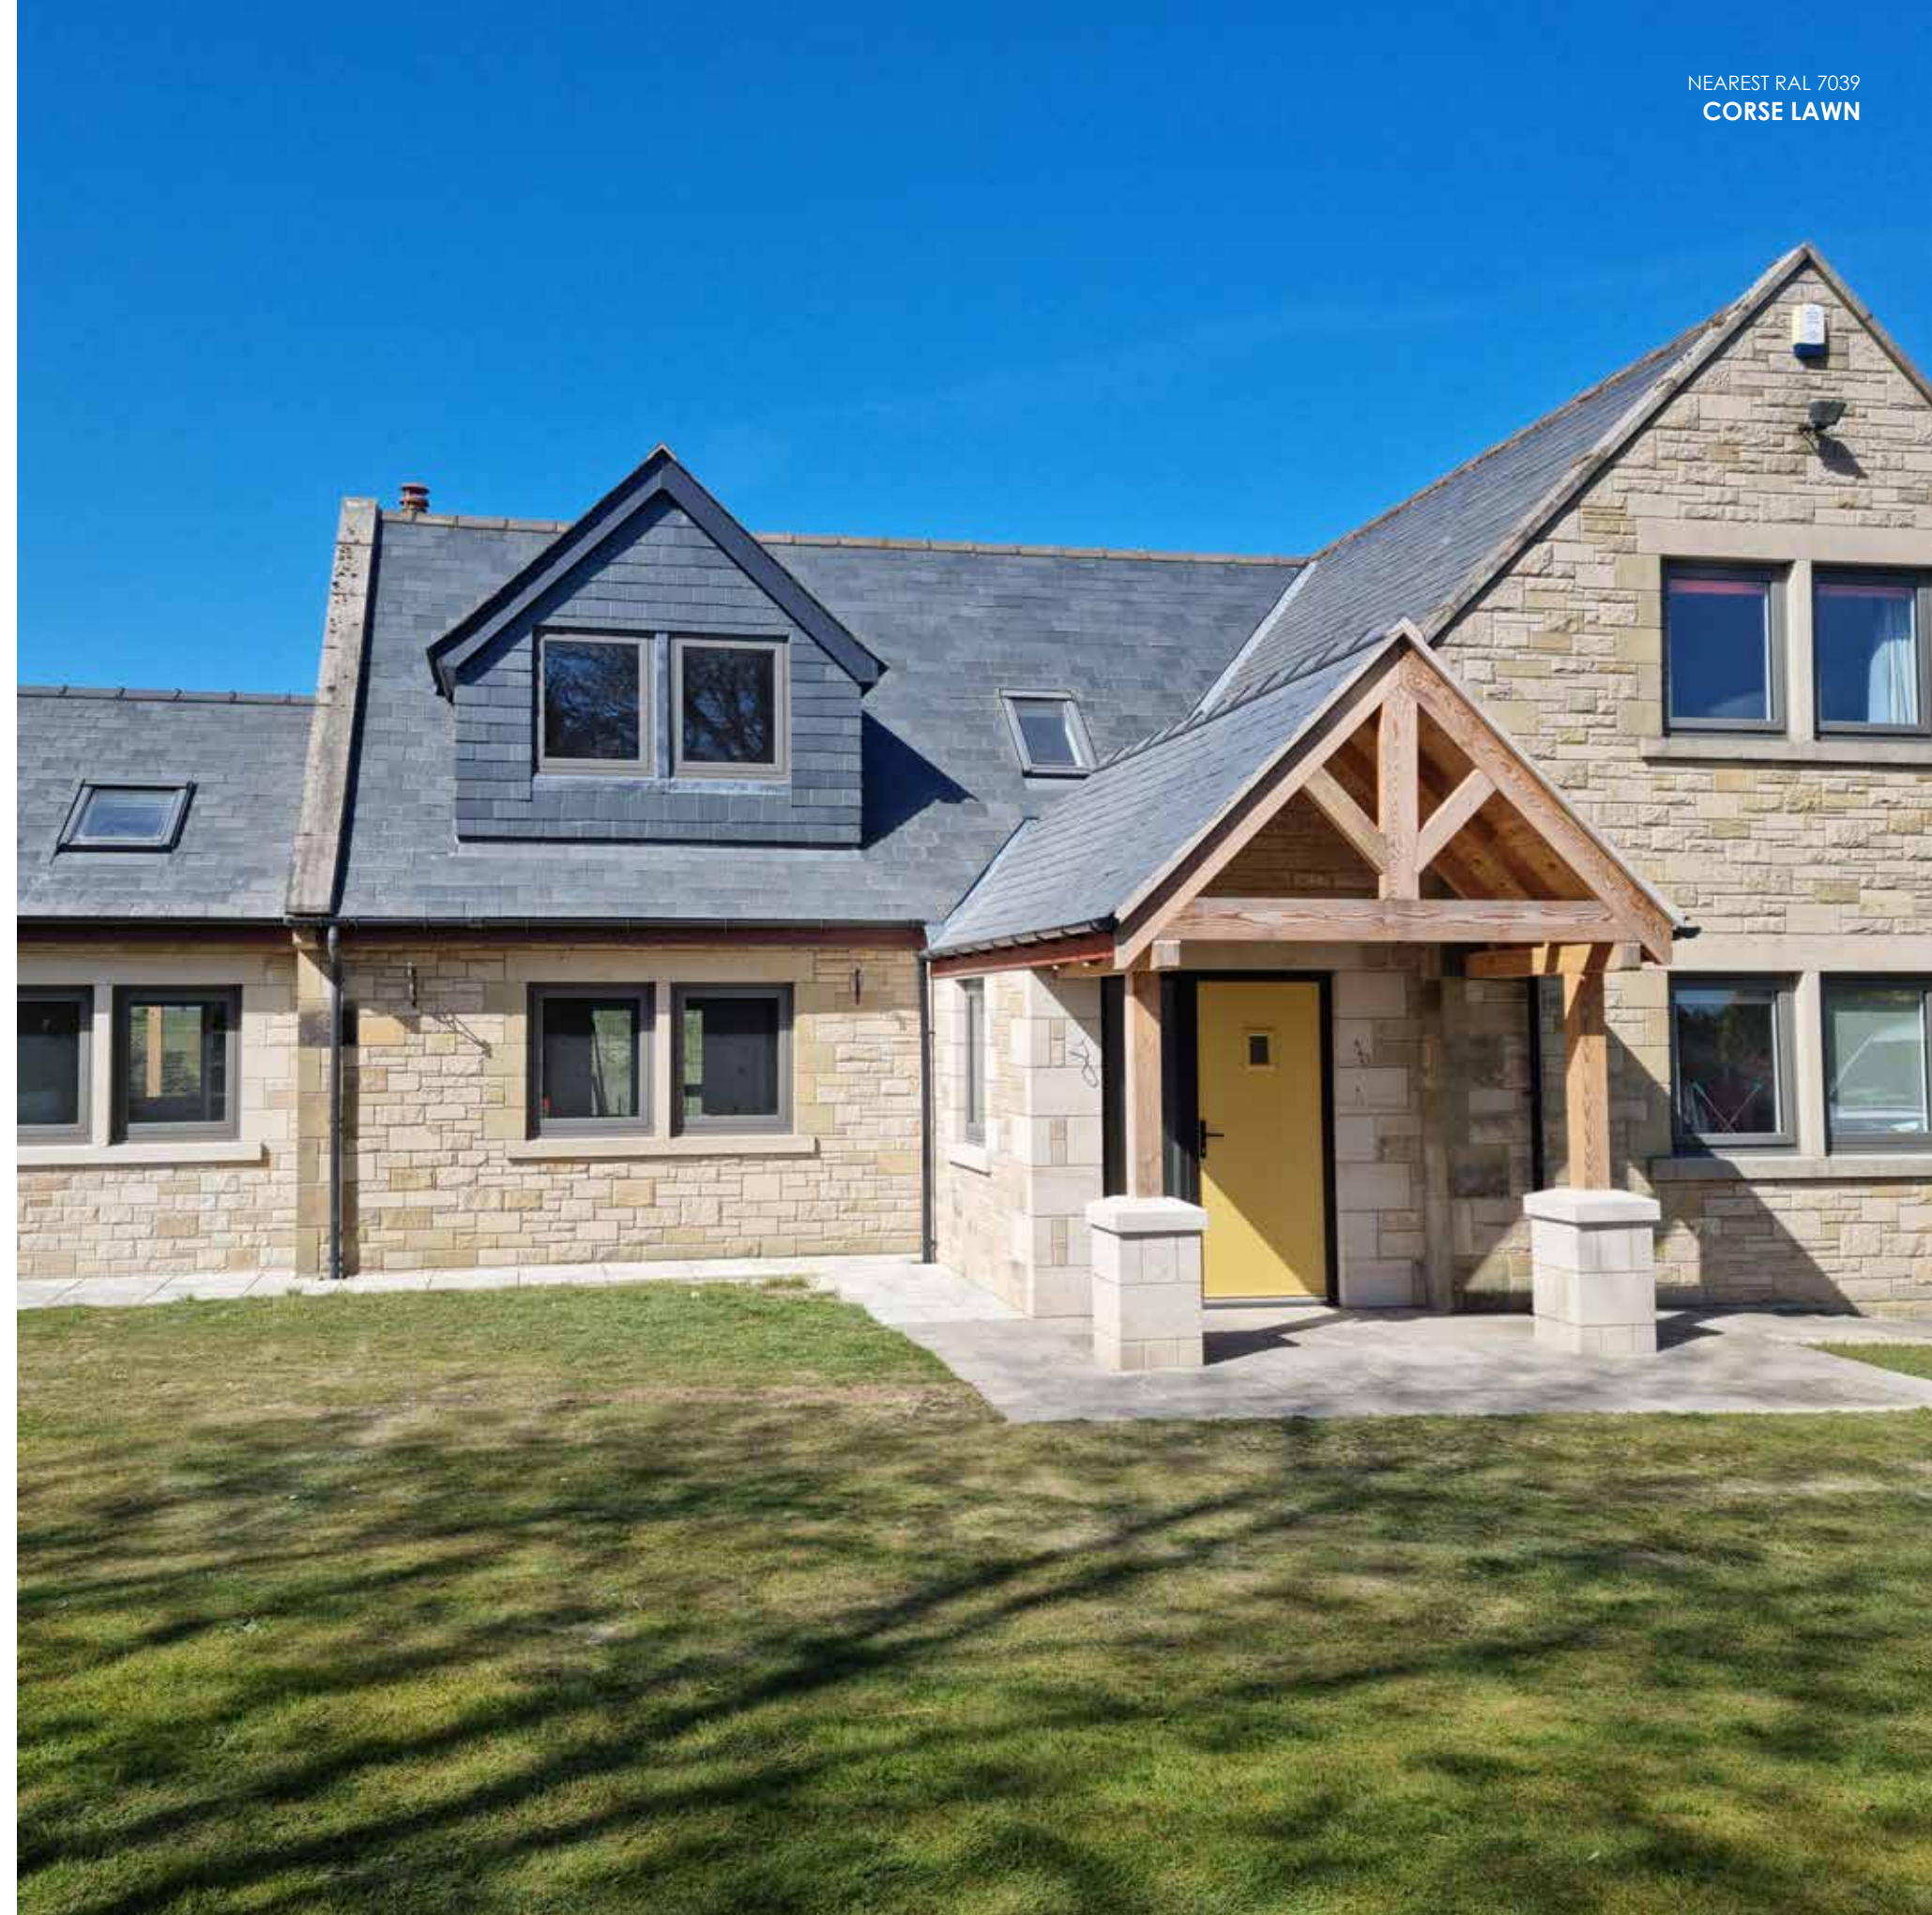

TECHNIQUES

1

2

A mitre weld will fuse the joints together diagonally for a contemporary appearance, or choose the Graf weld for a seamless diagonal weld. The Timberweld® process welds the profiles with a mechanical look to both sides, or MechWeld/ External Timber Look (ETL) gives a diagonal weld to the internal, with a mechanical look to the external. Of course, there's also the traditional mechanical joint which is not welded, but made in a traditional mechanical jointed method, often used in timber joinery.

1. Mechanical Joint
2. Timber Weld
3. Graf Weld
4. Mitre Weld

3

4