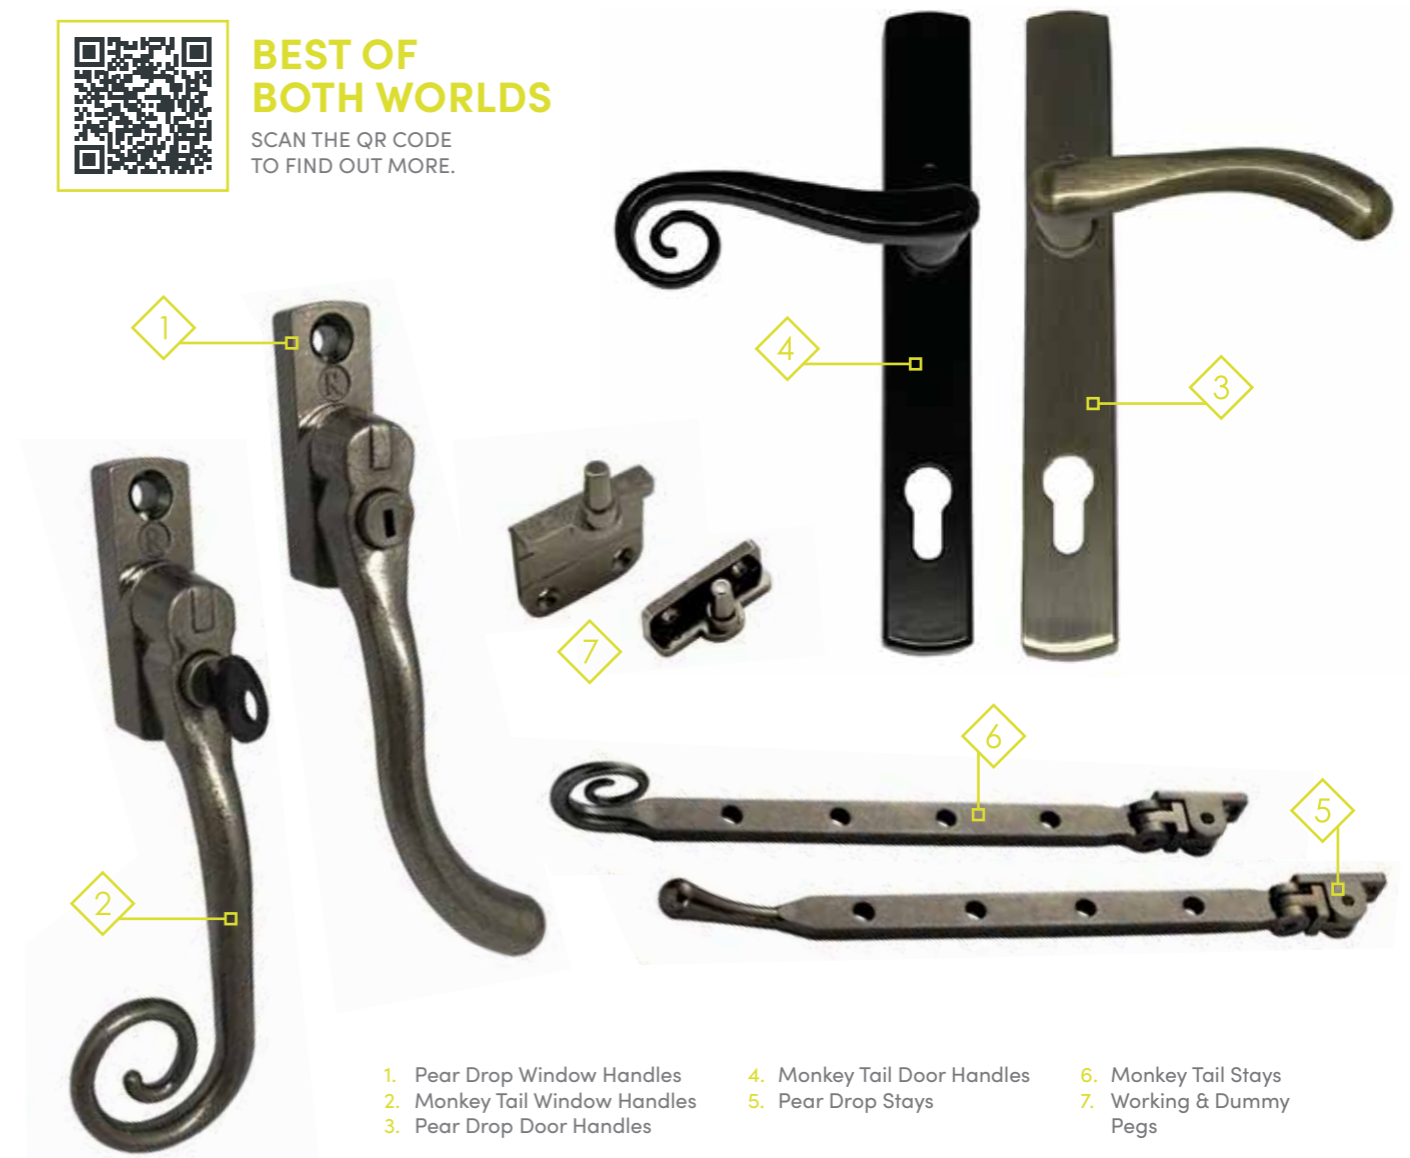

BEST OF BOTH WORLDS

SCAN THE QR CODE TO FIND OUT MORE.

1. Pear Drop Window Handles
2. Monkey Tail Window Handles
3. Pear Drop Door Handles
4. Monkey Tail Door Handles
5. Pear Drop Stays
6. Monkey Tail Stays
7. Working & Dummy Pegs