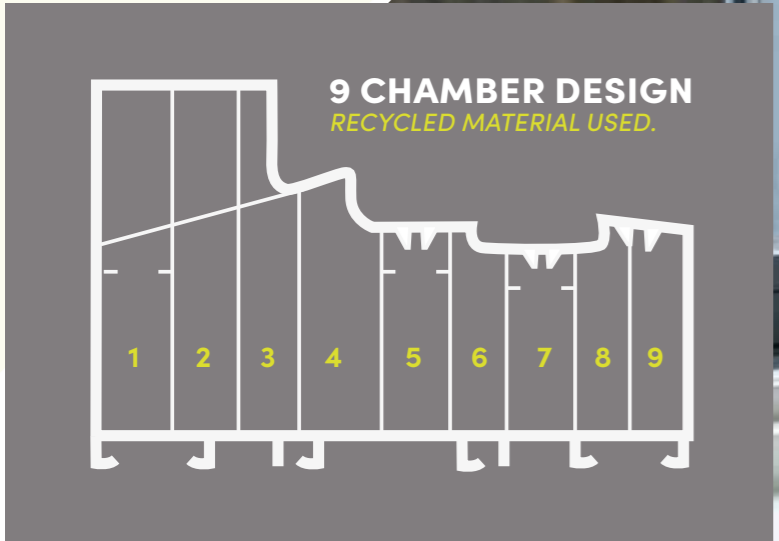

FUTURISTIC

BUILT TO LAST.

20
BESPOKE
COLOURS

NO FUSS
MAINTENANCE
FREE

MAINTENANCE FREE

Pvc-u is an insulating material, keeping you cosy in the winter and cool in the summer, contributing to lower energy bills and carbon emissions. All our windows and doors can be fully recycled up to 10 times, meaning a life span of approximately 350 years and we actually include a recycled material section within the profiles. As for maintenance, there's very little, no toxic paints, primers, preservatives or fungicides to keep your windows looking new; a simple wipe clean will do that.