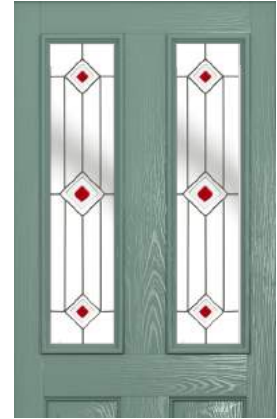

- deduct 30mm from the above unit sizes for visible glass area.

Reflections

Simplicity

Square Lead

The Victorian

Trio Square (Red)

Trio Square (Black)

Trio Square (Blue)