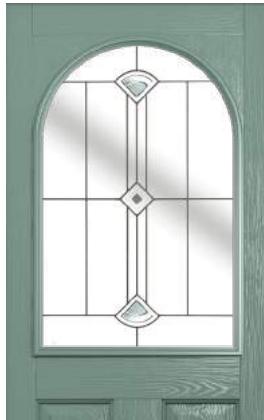

Glass Size - 558mm width x 914mm height
- deduct 30mm from the above unit sizes for visible glass area.

Diamond (Red)

Diamond Lead

Elegance

Modena

Quad (Black)

Quad (Blue)

Quad (Grey)