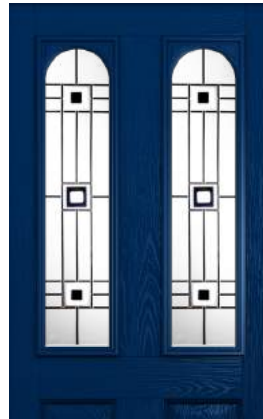

Glass Size - 203mm width x 914mm height.
- deduct 30mm from the above unit sizes for visible glass area.

Nottingham

Abstract *	✓	Quad (Grey)	☒	✓
Brilliante *	✓	Quad (Red)	☒	✓
Caledonian Rose (handed)	✓	Reflections *	✓	✓
CFT 2.2	☒	Simplicity *	✓	✓
Clarity *	✓	Square Lead	☒	✓
CTB 17.2	☒	Trio Square (Red)	☒	✓
CTB 19.2	☒	Trio Square (Black)	☒	✓
CTL 31.2B	☒	Trio Square (Blue)	☒	✓
Diamond (Black & White)	☒	Trio Square (Grey)	☒	✓
Diamond (Black)	☒	Zinc Art Star	☒	✓
Diamond (Butterscotch)	☒			
Diamond (Red)	☒			
Diamond Lead	☒			
Elegance *	✓			
Jewel	☒			
Park Lane Bespoke	✓			
Potomac	✓			
Prairie *	✓			
Quad (Black)	☒			
Quad (Blue)	☒			

CFT 2.2

* 6.8mm laminated glass design

☒ Backing glass required