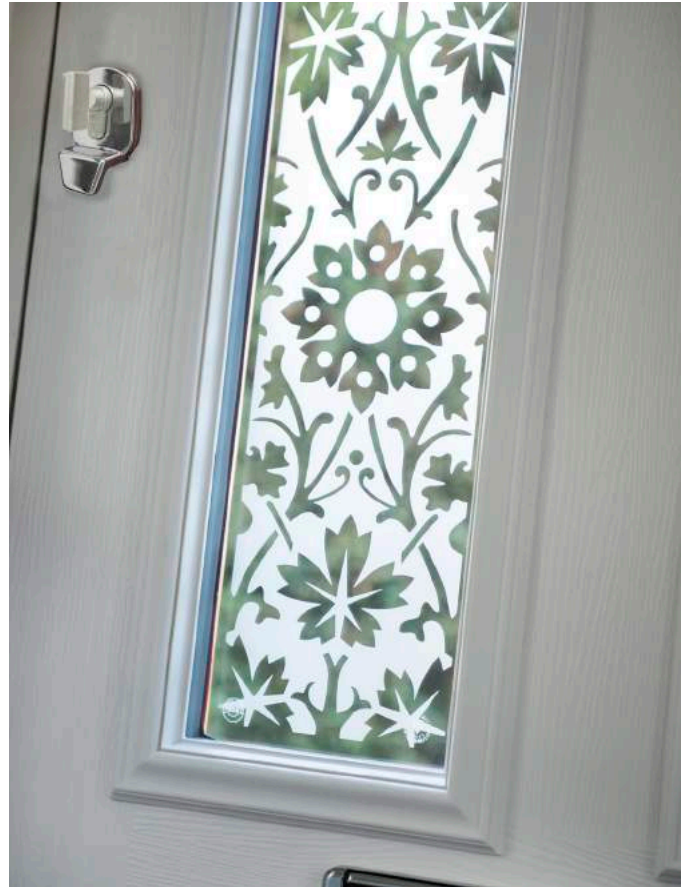

Black Star

Bullseye

Clear Star

London Etch Border

Square (Butterscotch)

Square (Sea Green)

 Backing glass required

Square (Green)

Bologna

Naples

Milano

Glass Size - 190mm width x 190mm height
- deduct 30mm from the above unit sizes for visible glass area.

Bologna

Naples

Milano

glass is situated on the hinge side