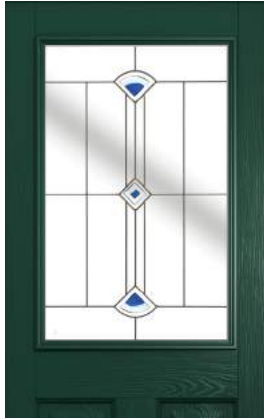

Glass Size - 558mm width x 914mm height
- deduct 30mm from the above unit sizes for visible glass area.

Park Lane Bespoke

Quad (Blue)

Quad (Grey)

Quad (Red)

Reflections

Simplicity

Square Lead