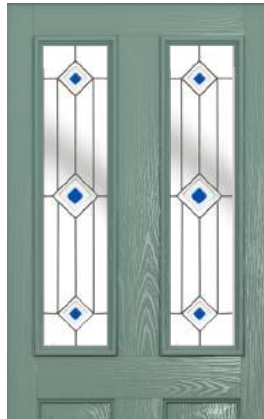

- deduct 30mm from the above unit sizes for visible glass area.

Reflections

Simplicity

Square Lead

The Victorian

Trio Square (Red)

Trio Square (Black)

Trio Square (Blue)