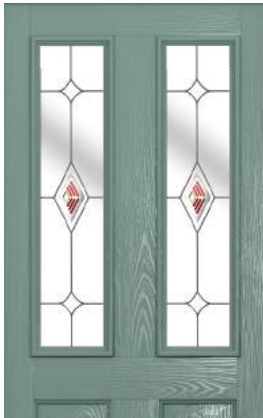

Diamond (Red)