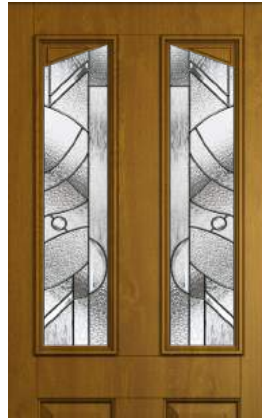

Glass Size - 203mm width x 914mm height.
- deduct 30mm from the above unit sizes for visible glass area.

Harlech

Abstract *	▼	Quad (Grey)	☒	▼
Brilliante *	▼	Quad (Red)	☒	▼
Caledonian Rose (handed)	▼	Reflections *		▼
CFT 2.2	☒	Simplicity *		▼
Clarity *	▼	Square Lead	☒	▼
CTB 17.2	☒	Trio Square (Red)	☒	▼
CTB 19.2	☒	Trio Square (Black)	☒	▼
CTL 31.2B	☒	Trio Square (Blue)	☒	▼
Diamond (Black & White)	☒	Trio Square (Grey)	☒	▼
Diamond (Black)	☒	Zinc Art Star		▼
Diamond (Butterscotch)	☒			▼
Diamond (Red)	☒			▼
Diamond Lead	☒			▼
Elegance *	▼			▼
Jewel	☒			▼
Park Lane Bespoke	▼			▼
Potomac	▼			▼
Prairie *	▼			▼
Quad (Black)	☒			▼
Quad (Blue)	☒			▼

* 6.8mm laminated glass design

☒ Backing glass required

Abstract