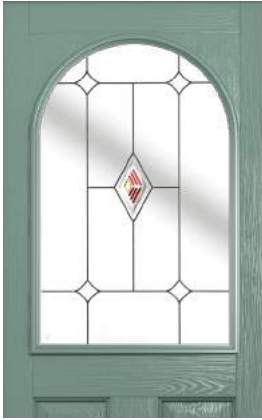

Glass Size - 558mm width x 914mm height
- deduct 30mm from the above unit sizes for visible glass area.

Diamond (Red)

Diamond Lead

Elegance

Modena

Quad (Black)

Quad (Blue)

Quad (Grey)