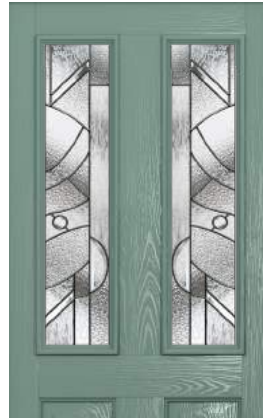

Trio Square (Blue)

Trio Square (Grey)

Zinc Art Star

Glass Size - 203mm width x 914mm height.
 - deduct 30mm from the above unit sizes for visible glass area.

Ludlow

Abstract *	✓	Modena *	✓
Brilliante *	✓	Park Lane Bespoke	✓
Caledonian Rose (handed)	✓	Potomac	✓
CFT 2.2	☒	Prairie *	✓
Clarity *	✓	Quad (Black)	☒ ✓
CTB 17.2	☒ ✓	Quad (Blue)	☒ ✓
CTB 19.2	☒ ✓	Quad (Grey)	☒ ✓
CTL 31.2B	☒ ✓	Quad (Red)	☒ ✓
Diamond (Black & White)	☒ ✓	Reflections *	✓
Diamond (Black)	☒ ✓	Simplicity *	✓
Diamond (Butterscotch)	☒ ✓	Square Lead	☒ ✓
Diamond (Red)	☒ ✓	The Victorian	✓
Diamond Lead	☒ ✓	Trio Square (Red)	☒ ✓
Dorchester	✓	Trio Square (Black)	☒ ✓
Elegance *	✓	Trio Square (Blue)	☒ ✓
Etched Squares	✓	Trio Square (Grey)	☒ ✓
Jewel	☒ ✓	Zinc Art Star	✓
Linear	✓		
London Etch Border	✓		
Matrix *	✓		