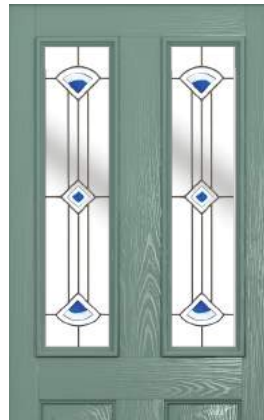

Quad (Blue)