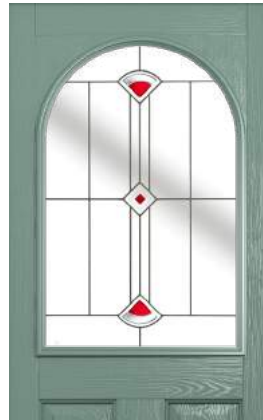

Glass Size - 558mm width x 914mm height
- deduct 30mm from the above unit sizes for visible glass area.

Diamond (Red)

Diamond Lead

Elegance

Modena

Quad (Black)

Quad (Blue)

Quad (Grey)