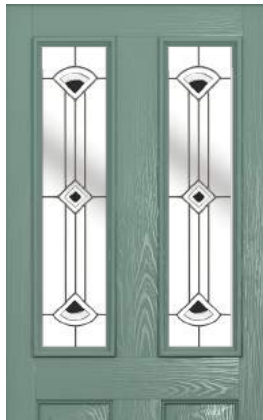

Quad (Black)