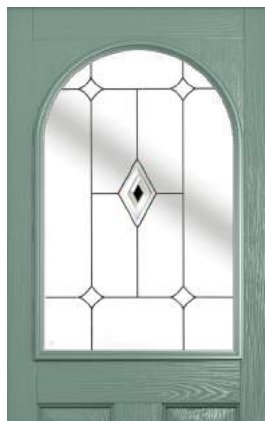

Diamond (Black & White)