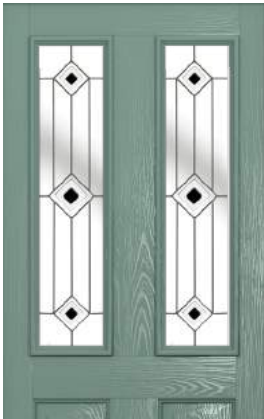

- deduct 30mm from the above unit sizes for visible glass area.

Reflections

Simplicity

Square Lead

The Victorian

Trio Square (Red)

Trio Square (Black)

Trio Square (Blue)