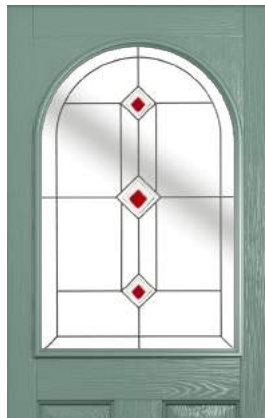

Quad (Red)

Park Lane Bespoke

Reflections

Glass Size - 558mm width x 914mm height
 - deduct 30mm from the above unit sizes for visible glass area.

Royale

Simplicity

Square Lead

Trio Square (Red)