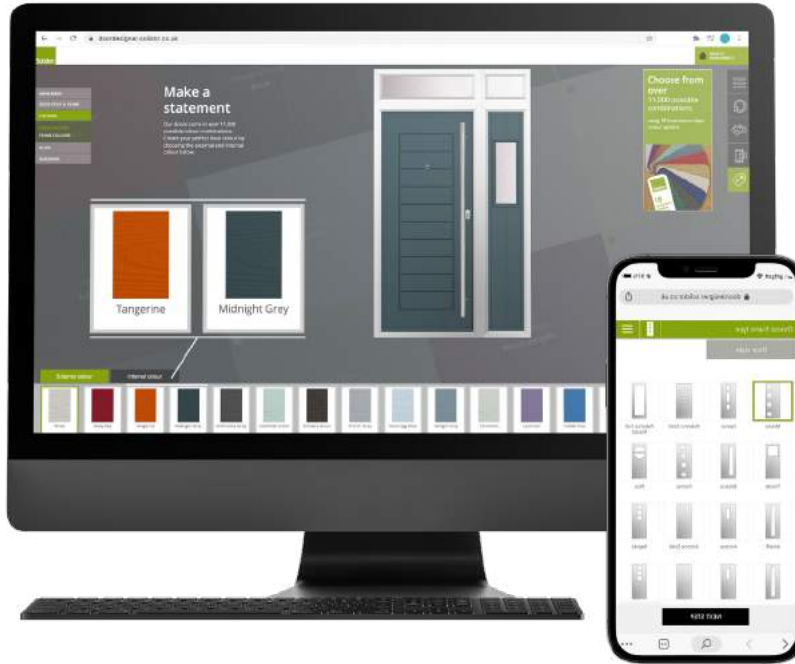

www.doordesigner.solidor.co.uk

0808 163 6232 | solidor.co.uk