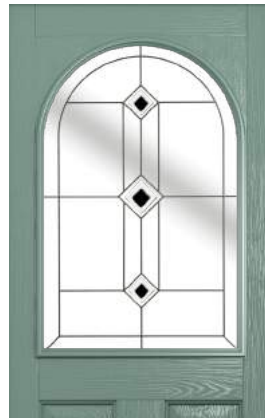

Quad (Red)

Park Lane Bespoke

Reflections

Glass Size - 558mm width x 914mm height
 - deduct 30mm from the above unit sizes for visible glass area.

Royale

Simplicity

Square Lead

Trio Square (Red)