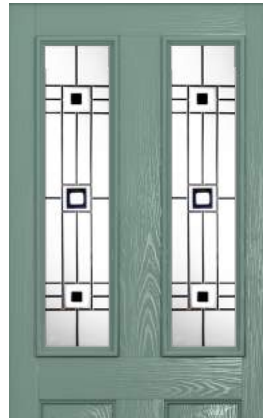

Glass Size - 203mm width x 914mm height.
- deduct 30mm from the above unit sizes for visible glass area.

Ludlow

Abstract *	✓	Modena *	✓
Brilliante *	✓	Park Lane Bespoke	✓
Caledonian Rose (handed)	✓	Potomac	✓
CFT 2.2	☒	Prairie *	✓
Clarity *	✓	Quad (Black)	☒ ✓
CTB 17.2	☒ ✓	Quad (Blue)	☒ ✓
CTB 19.2	☒ ✓	Quad (Grey)	☒ ✓
CTL 31.2B	☒ ✓	Quad (Red)	☒ ✓
Diamond (Black & White)	☒ ✓	Reflections *	✓
Diamond (Black)	☒ ✓	Simplicity *	✓
Diamond (Butterscotch)	☒ ✓	Square Lead	☒ ✓
Diamond (Red)	☒ ✓	The Victorian	✓
Diamond Lead	☒ ✓	Trio Square (Red)	☒ ✓
Dorchester	✓	Trio Square (Black)	☒ ✓
Elegance *	✓	Trio Square (Blue)	☒ ✓
Etched Squares	✓	Trio Square (Grey)	☒ ✓
Jewel	☒ ✓	Zinc Art Star	✓
Linear	✓		
London Etch Border	✓		
Matrix *	✓		

CFT 2.2

* 6.8mm laminated glass design

☒ Backing glass required