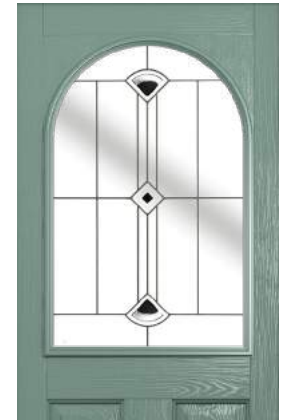

Glass Size - 558mm width x 914mm height
- deduct 30mm from the above unit sizes for visible glass area.

Diamond (Red)

Diamond Lead

Elegance

Modena

Quad (Black)

Quad (Blue)

Quad (Grey)