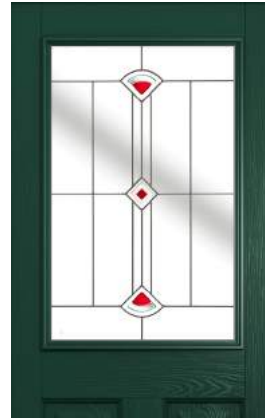

Glass Size - 558mm width x 914mm height
- deduct 30mm from the above unit sizes for visible glass area.

Park Lane Bespoke

Quad (Blue)

Quad (Grey)

Quad (Red)

Reflections

Simplicity

Square Lead