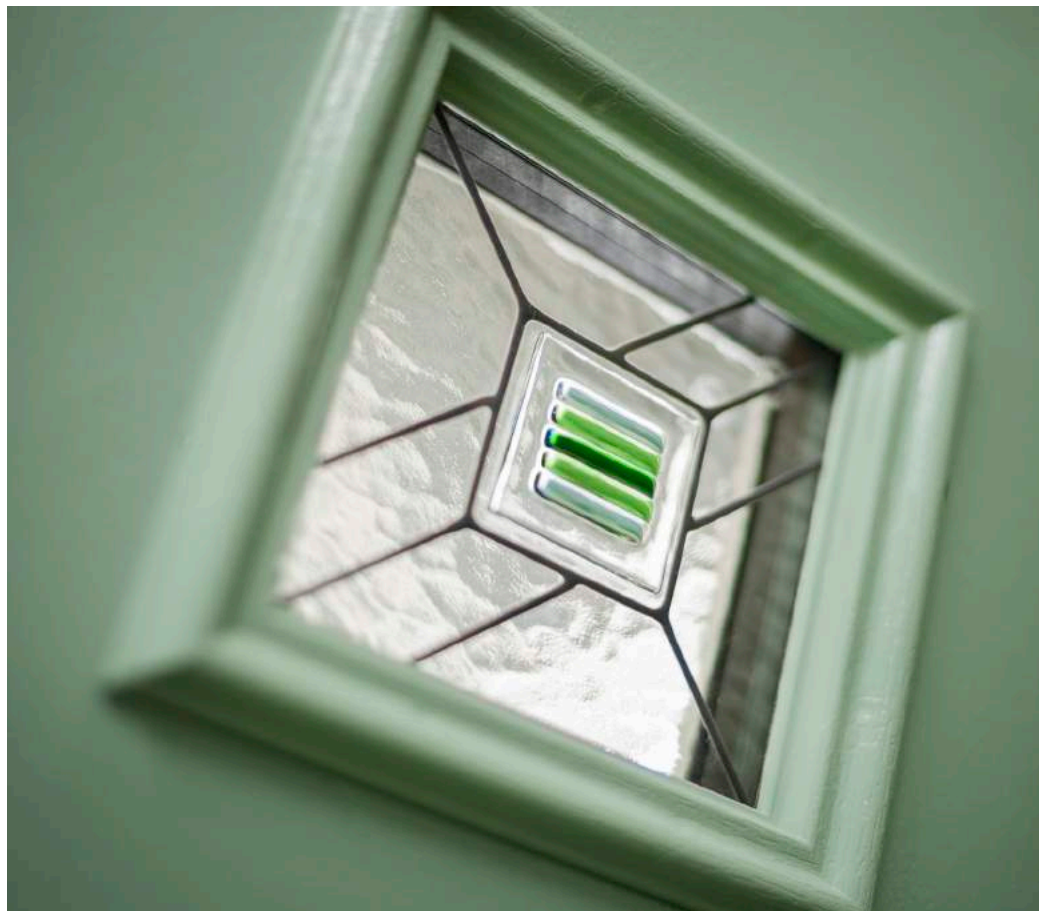

Black Star

Bullseye

Clear Star

London Etch Border

Square (Butterscotch)

Square (Sea Green)

 Backing glass required

Square (Green)

Bologna

Naples

Milano

Glass Size - 190mm width x 190mm height
- deduct 30mm from the above unit sizes for visible glass area.

Bologna

Naples

Milano

glass is situated on the hinge side