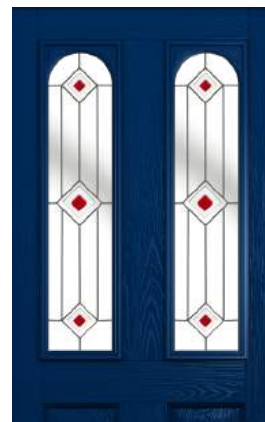

Trio Square (Red)