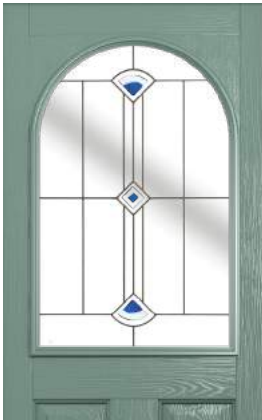

Glass Size - 558mm width x 914mm height
- deduct 30mm from the above unit sizes for visible glass area.

Diamond (Red)

Diamond Lead

Elegance

Modena

Quad (Black)

Quad (Blue)

Quad (Grey)