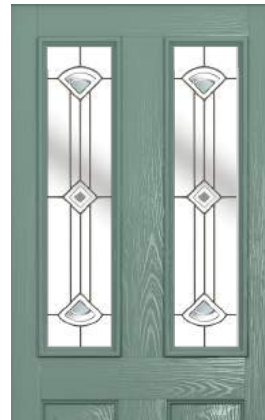

Quad (Grey)