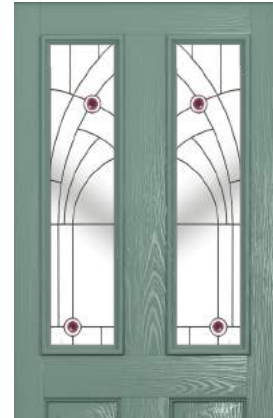

Glass Size - 203mm width x 914mm height.
- deduct 30mm from the above unit sizes for visible glass area.

Jewel