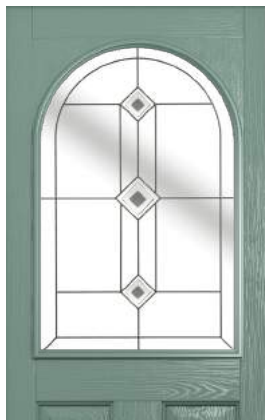

Trio Square (Grey)