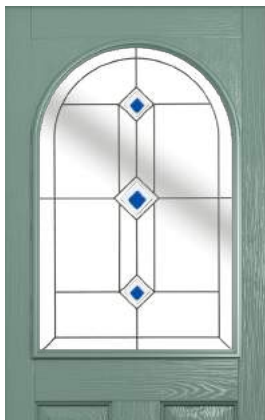

Trio Square (Blue)