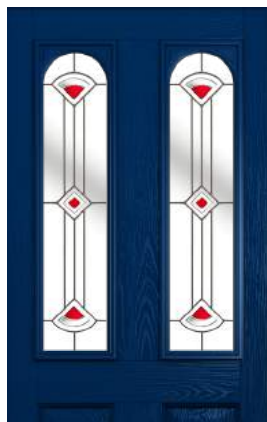

Glass Size - 203mm width x 914mm height.
- deduct 30mm from the above unit sizes for visible glass area.

Quad (Red)