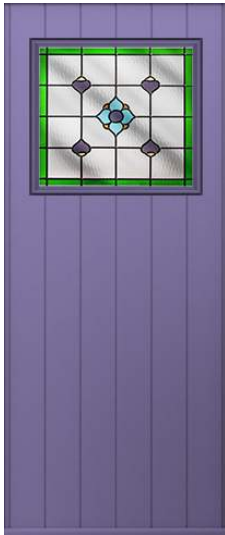

Dorchester