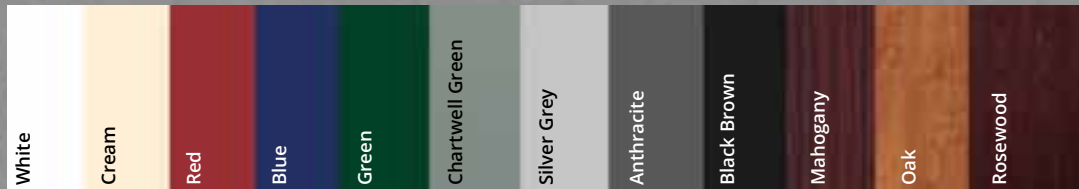

Elizabethan

Quarter Panels

Quarter Winchester

Quarter Cathedral

Quarter Manor

Quarter Elizabethan

Half Panels

Hanover Half

Manor Half

Westminster Half

Buckingham Half

Abbey Half

Manor Half Inverted

Inverted moulds

Colourgrain & Woodgrain Options

Accessories