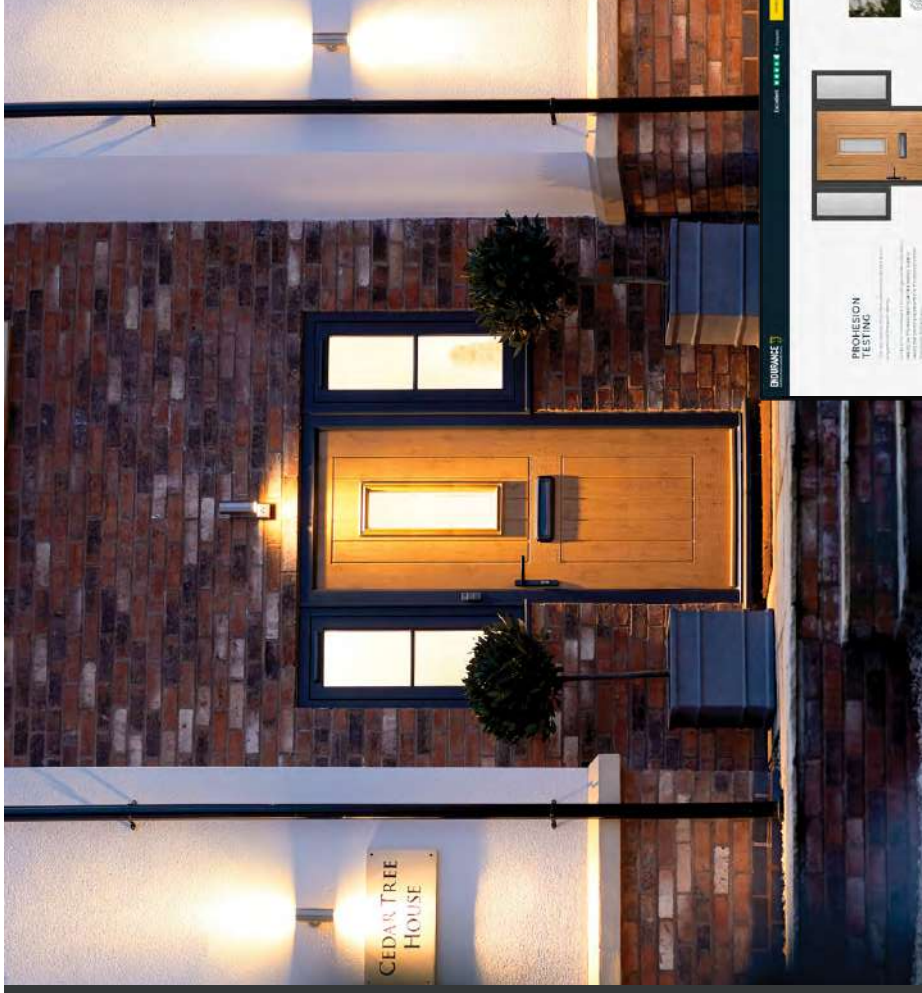

DESIGN THE DOOR OF YOUR DREAMS

Take the guess work out of creating your dream entrance with our innovative Virtual Home Door Designer.

Take a picture of your home and you'll be able to try our full range of different door designs, colours and glazing options to create a realistic vision of your finished entrance. Visit endurancedoors.co.uk or scan the code below on your Smartphone to design your dream door today.

80 DOOR STYLES

19 COLOURS

60 GLASS DESIGNS