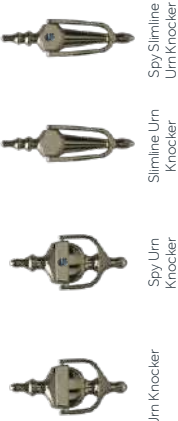

KNOCKERS

Urn Knocker

Spy Urn Knocker

Slimline Urn Knocker

Spy Slimline Urn Knocker