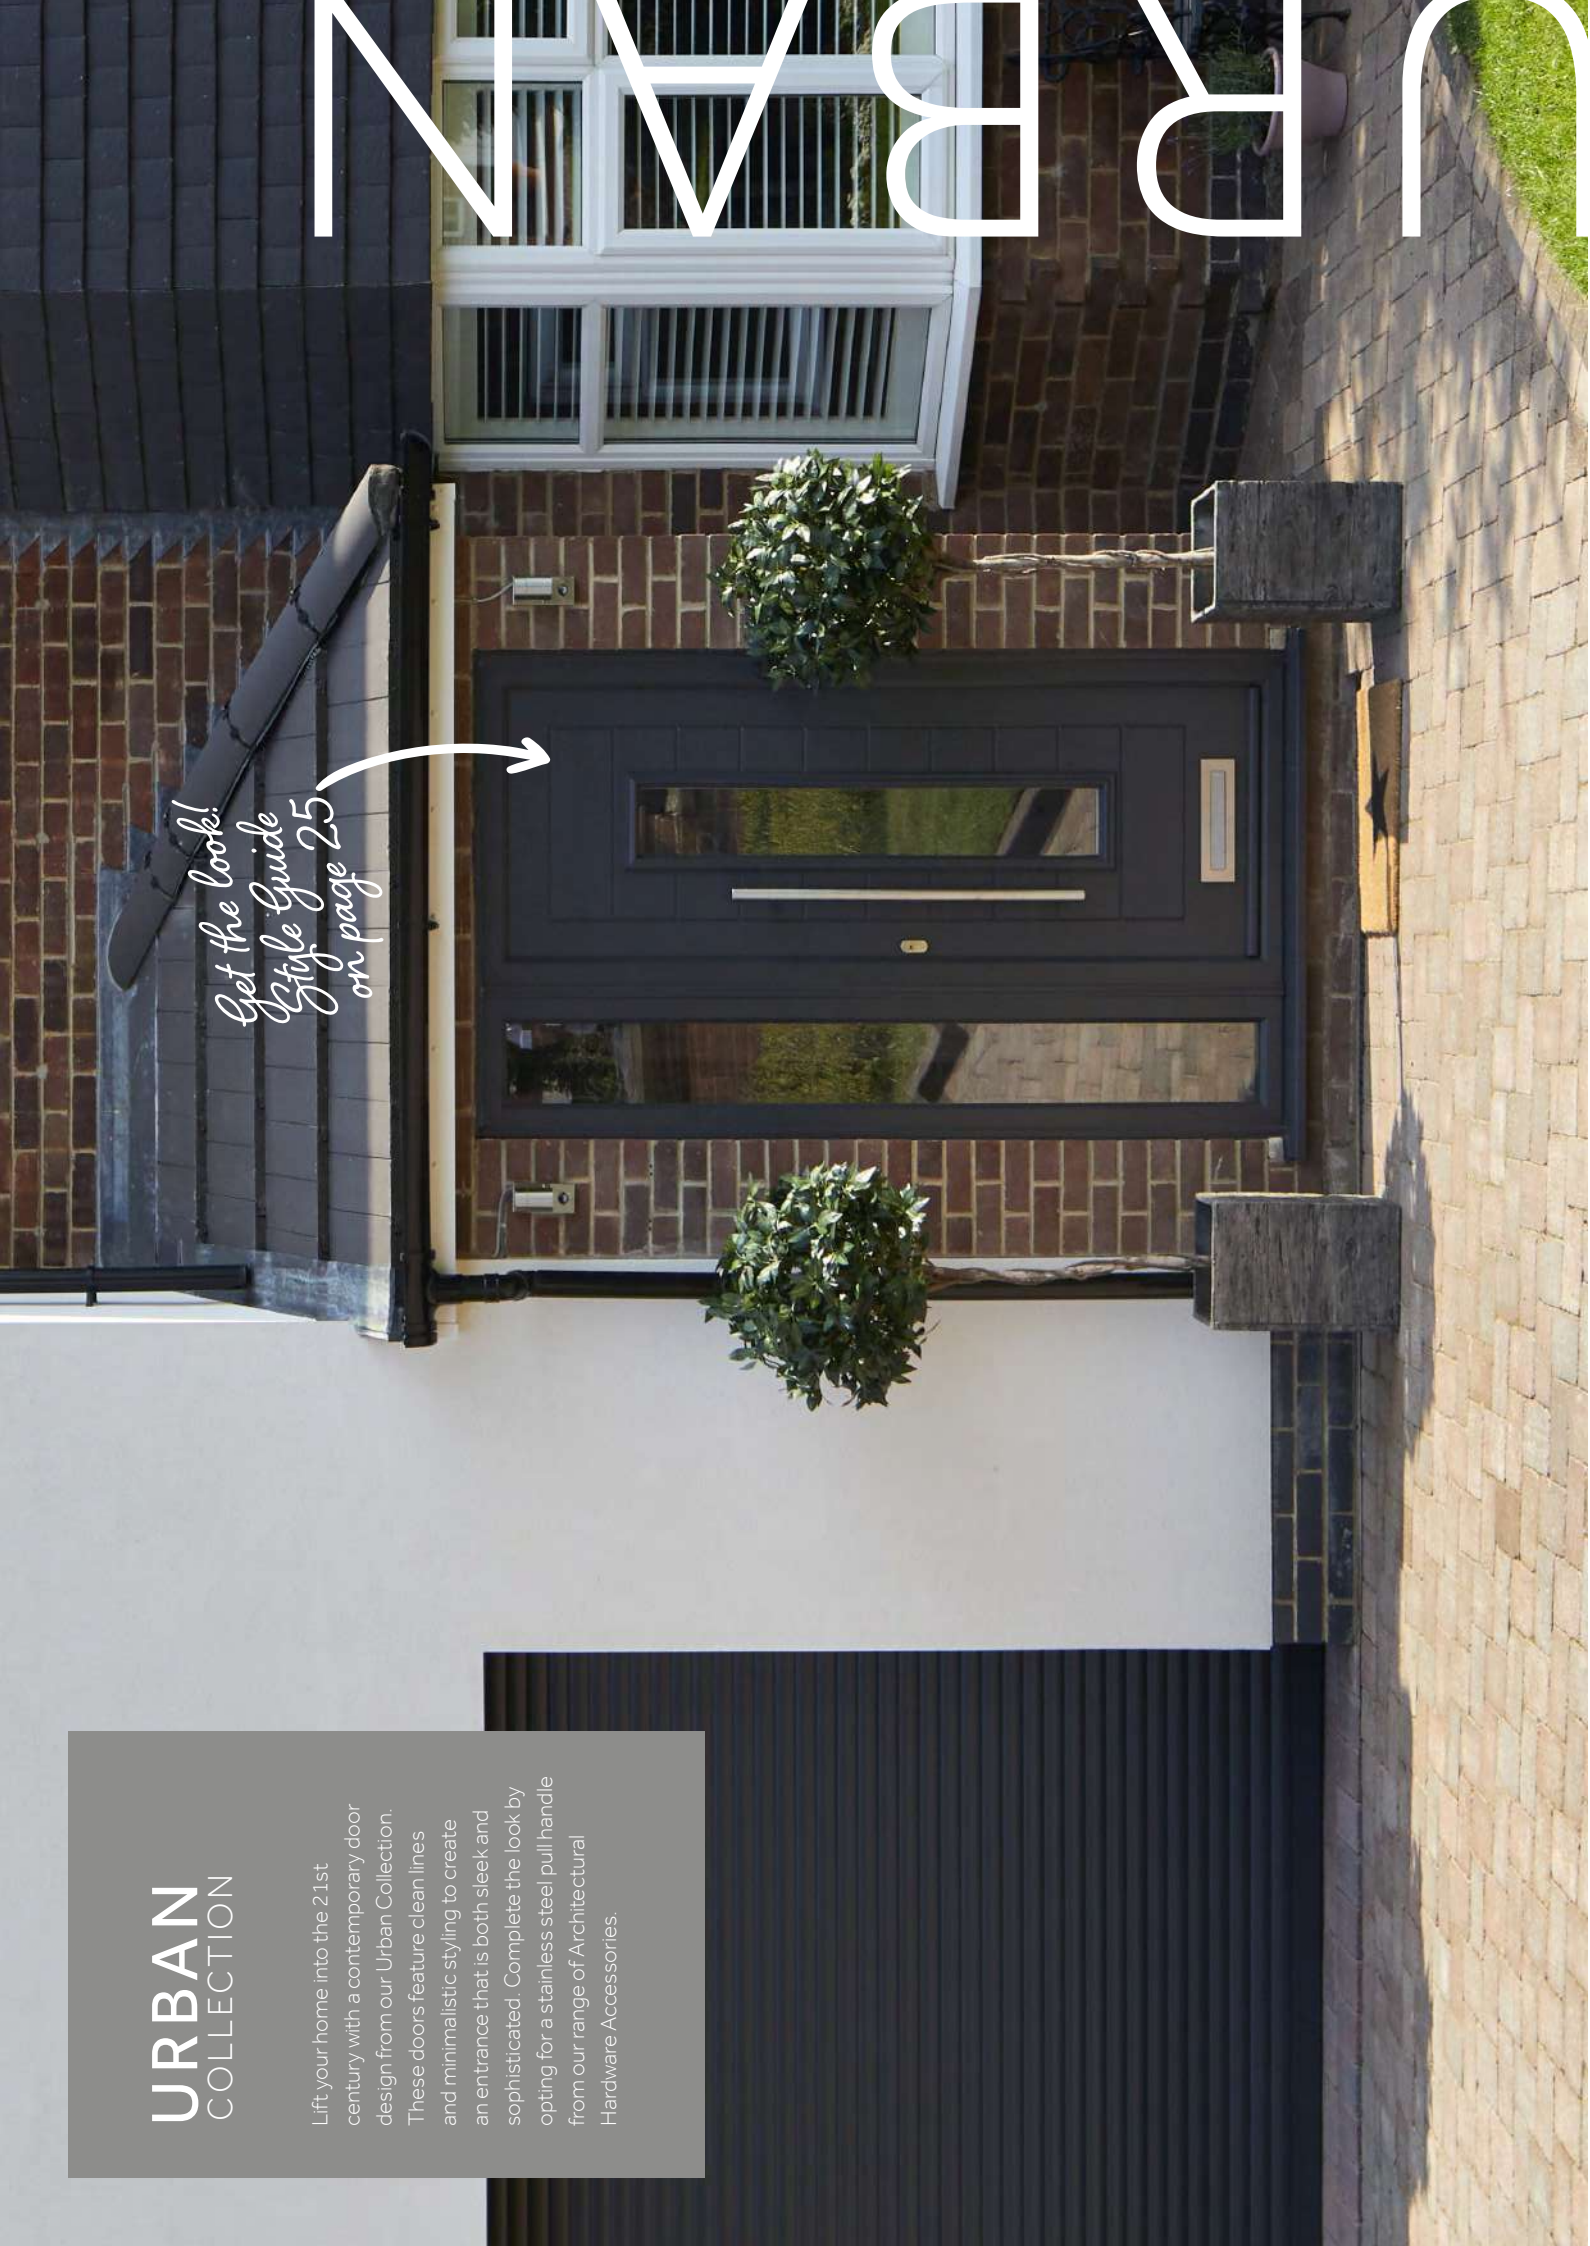

URBAN COLLECTION

Lift your home into the 21st century with a contemporary door design from our Urban Collection. These doors feature clean lines and minimalistic styling to create an entrance that is both sleek and sophisticated. Complete the look by opting for a stainless steel pull handle from our range of Architectural Hardware Accessories.

*Get the look!
Style Guide
on page 25*

URBAN