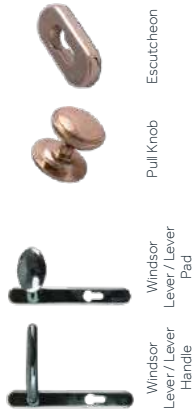

CLASSIC RANGE

HANDLES

Windsor Lever/Lever Handle

Pull Knob

Escutcheon

LETTERPLATE

This high security weather-sealed letterplate has an anti-snap flap, making it both stylish and secure.