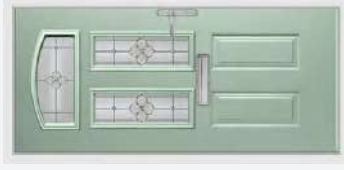

Hope
Spring / Chartwell Green