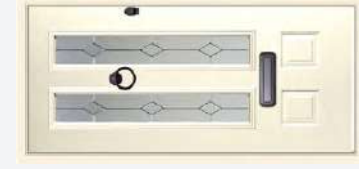

Kit

Scaffell