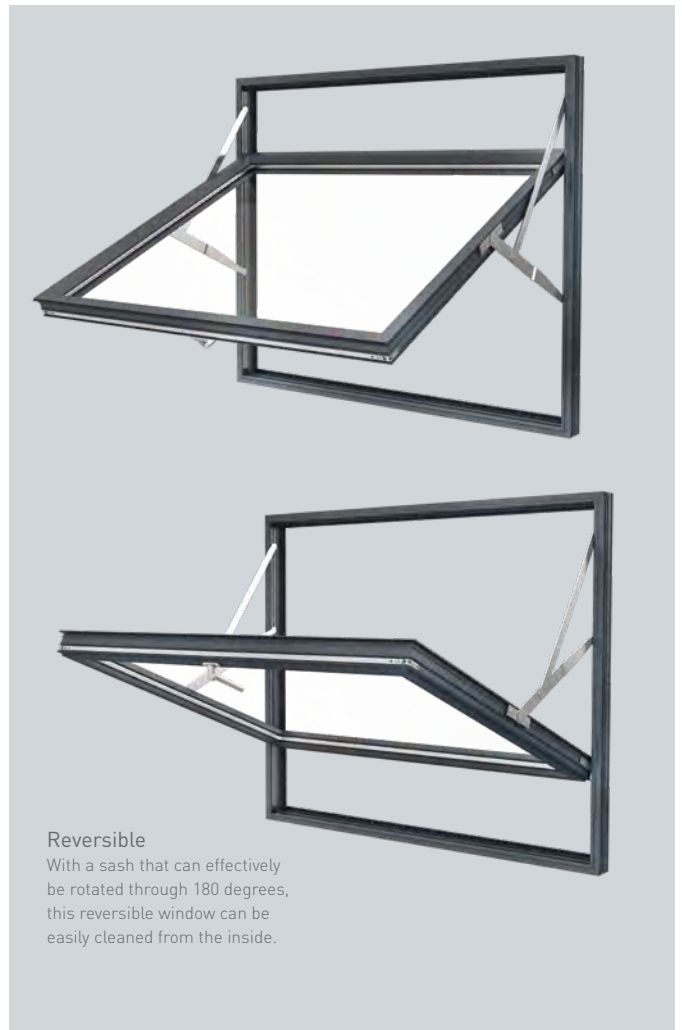

Certified
KM 81580

Certified
KM 81543

Certified
PAS 24:2016

Certified
BS 4873:2016

U Value
1.6W/m²K

Air
600Pa

Water
600Pa

Wind
2400Pa

TH Max Width
2000mm*

TH Max Height
2500mm*

SH Max Width
840mm*

SH Max Height
1500mm*

PL Max Width
2000mm*

PL Max Height
3000mm*

RV Max Width
1500mm*

RV Max Height
1558mm*

*Refer to fabrication manual for correct hardware & size range to PAS24

Alitherm 700

Alitherm 700 is an innovative solution for enhanced natural ventilation, allowing for a balanced, effective airflow whilst maintaining security and safety. The system includes side and top hung casements, parallel opening, as well as a top-swing, reversible option.

- British Standard Kitemark KM81580
- British Standard Kitemark KM81543
- PAS 24:2016
- BS 4873:2016
- Typical U Value 1.6 W/m²K (using 1.0 W/m²K centre pane)
- U Value 1.0 W/m²K (for the reversible using 0.3 W/m²K centre pane)

Parallel Casement
Enabling air to flow through all four sides of the opening, our parallel opening windows are a safe and secure option for natural ventilation.